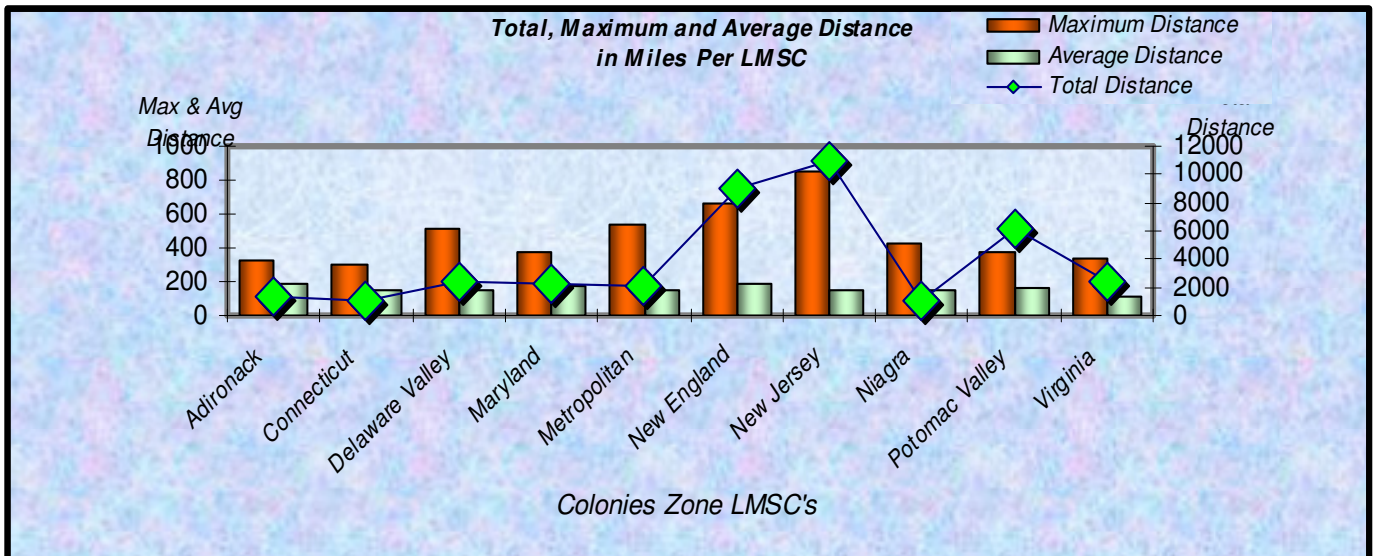

### Total Distance (Miles) for Each Age Group - August 2009

Total Distance

Total Distance

**Total, Maximum and Average Distance in Miles Per Zone - August 2009**

**Total, Maximum and Average Distance in Miles Per Age Group - August 2009**

Number  
Participants

Male / Female Participants Per Zone - August 2009

Male  
Female

Number  
Participants

Male / Female Participants Per Age Group - August 2009

Male  
Female

Male / Female Participants Per LMSC - August 2009