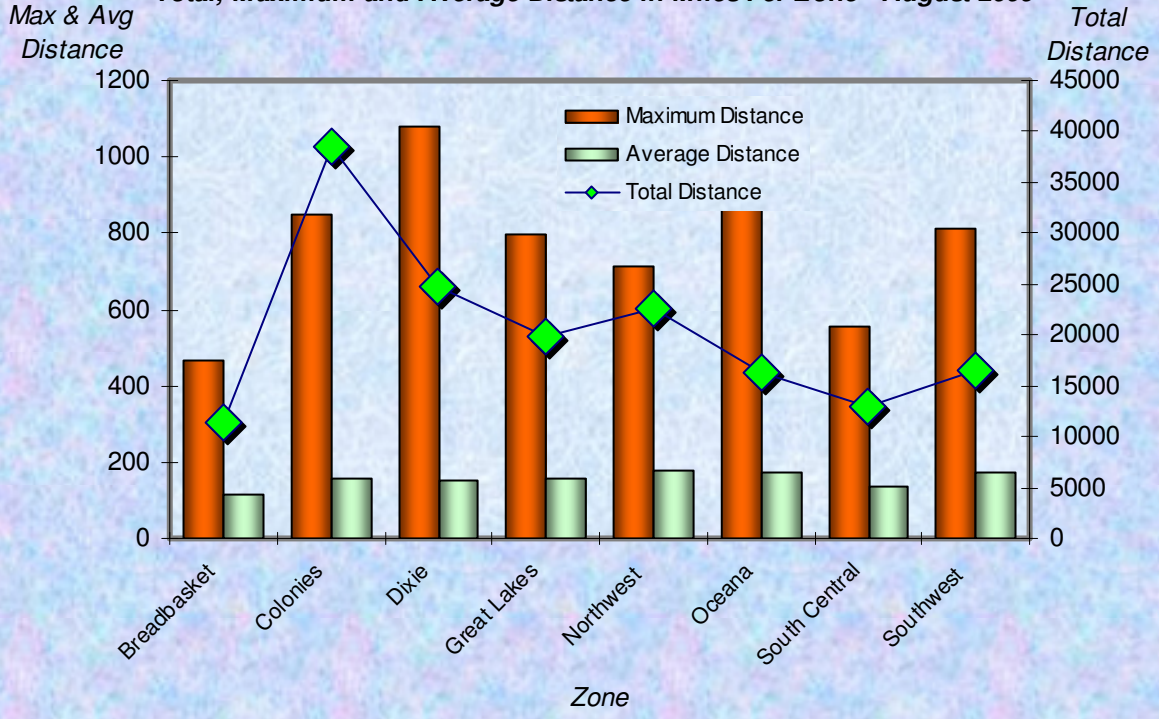

### Total Distance in Miles Per Zone - August 2009

Age Group

### Total Distance (Miles) for Each Age Group - August 2009

Total Distance

Total Distance

**Total, Maximum and Average Distance in Miles Per Zone - August 2009**

**Total, Maximum and Average Distance in Miles Per Age Group - August 2009**

Number  
Participants

Male / Female Participants Per Zone - August 2009

Male  
Female

Number  
Participants

Male / Female Participants Per Age Group - August 2009

Male  
Female

Male / Female Participants Per LMSC - August 2009