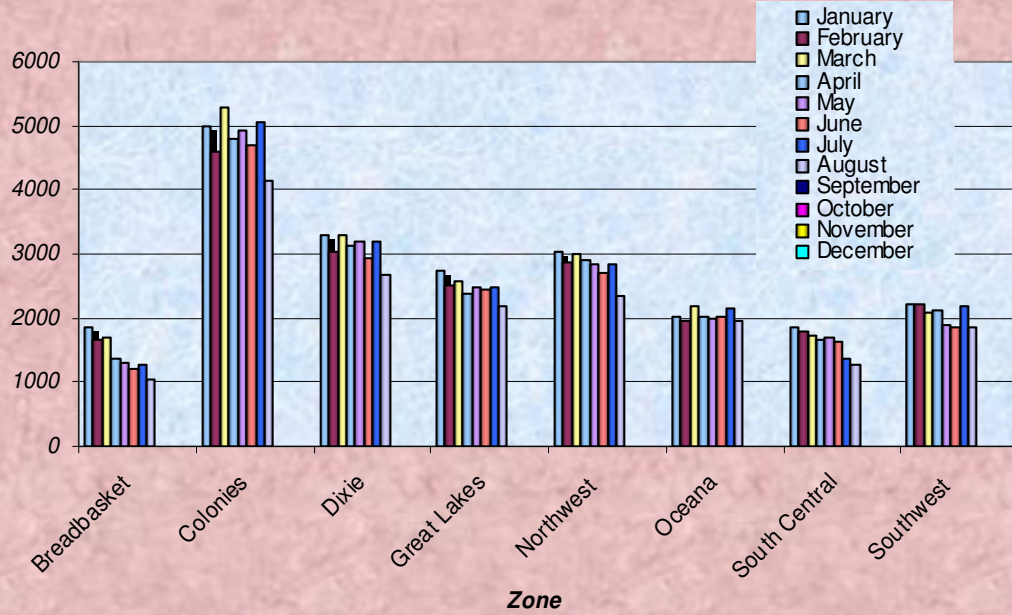

**August 2009 Total Distance Per Zone per Month**

Distance Miles

Legend: January, February, March, April, May, June, July, August, September, October, November, December

Distance Miles

**August 2009 - Average Distance Per Zone per Month**

**Number Participants Achieving Distance Milestones Per Zone - August 2009**

**Distance Milestones Achieved for Each Age Group - August 2009**

**% Total Distance  
per Zone**

**% Total Distance  
per Agegroup**