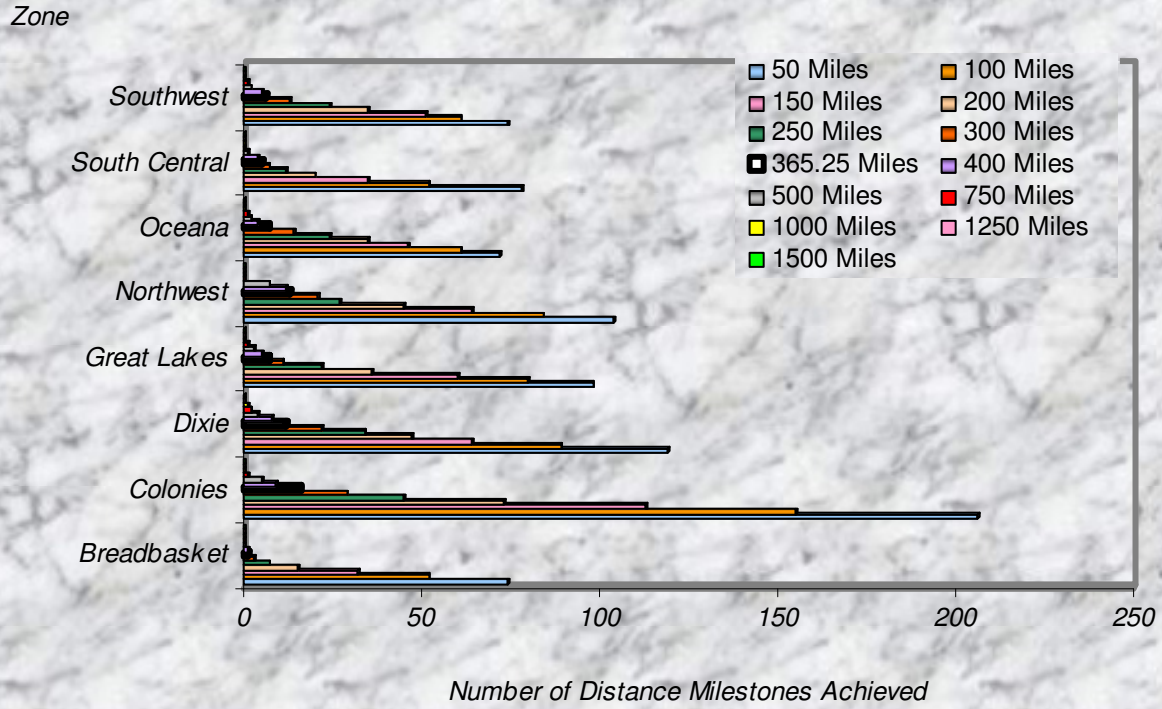

**August 2009 Total Distance Per Zone per Month**

Distance Miles

Legend: January, February, March, April, May, June, July, August, September, October, November, December

Distance Miles

**August 2009 - Average Distance Per Zone per Month**

**Number Participants Achieving Distance Milestones Per Zone - August 2009**

**Distance Milestones Achieved for Each Age Group - August 2009**

**% Total Distance  
per Zone**

**% Total Distance  
per Agegroup**