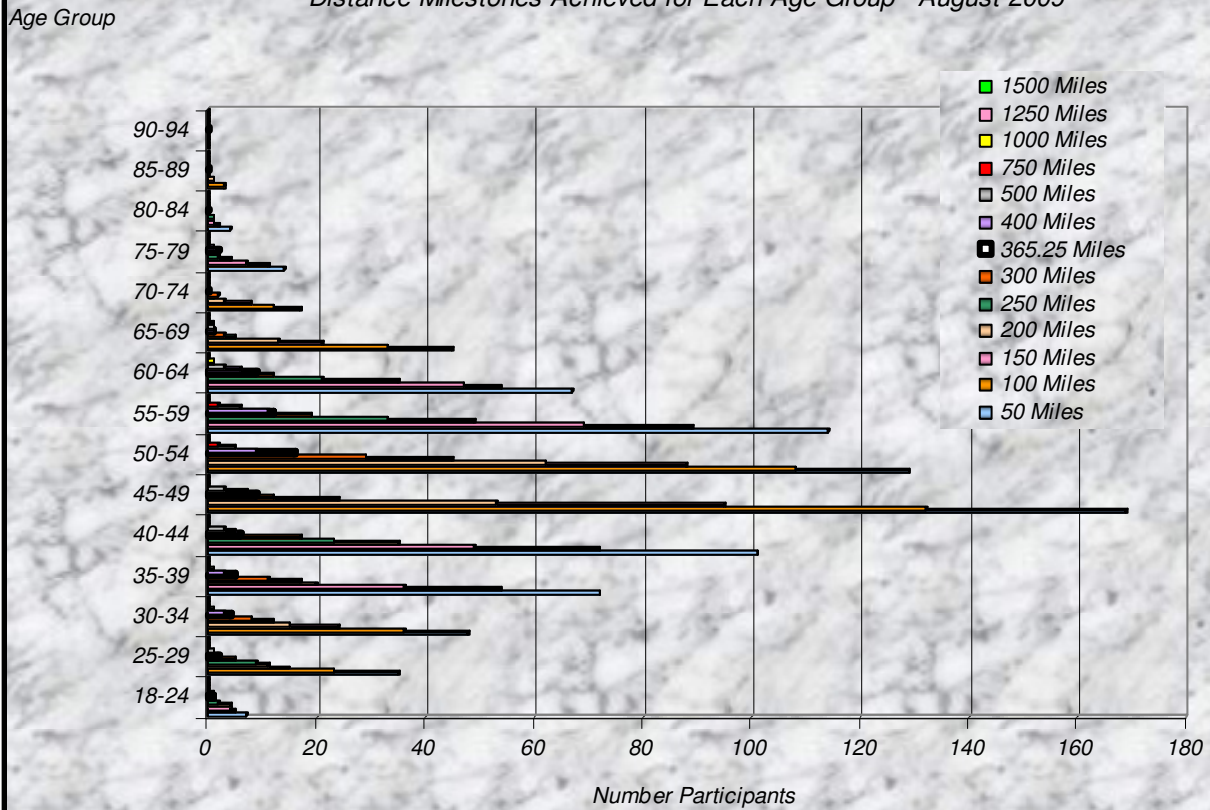

**August 2009 Total Distance Per Zone per Month**

Distance Miles

Legend: January, February, March, April, May, June, July, August, September, October, November, December

Distance Miles

**August 2009 - Average Distance Per Zone per Month**

**Number Participants Achieving Distance Milestones Per Zone - August 2009**

**Distance Milestones Achieved for Each Age Group - August 2009**

**% Total Distance  
per Zone**

**% Total Distance  
per Agegroup**