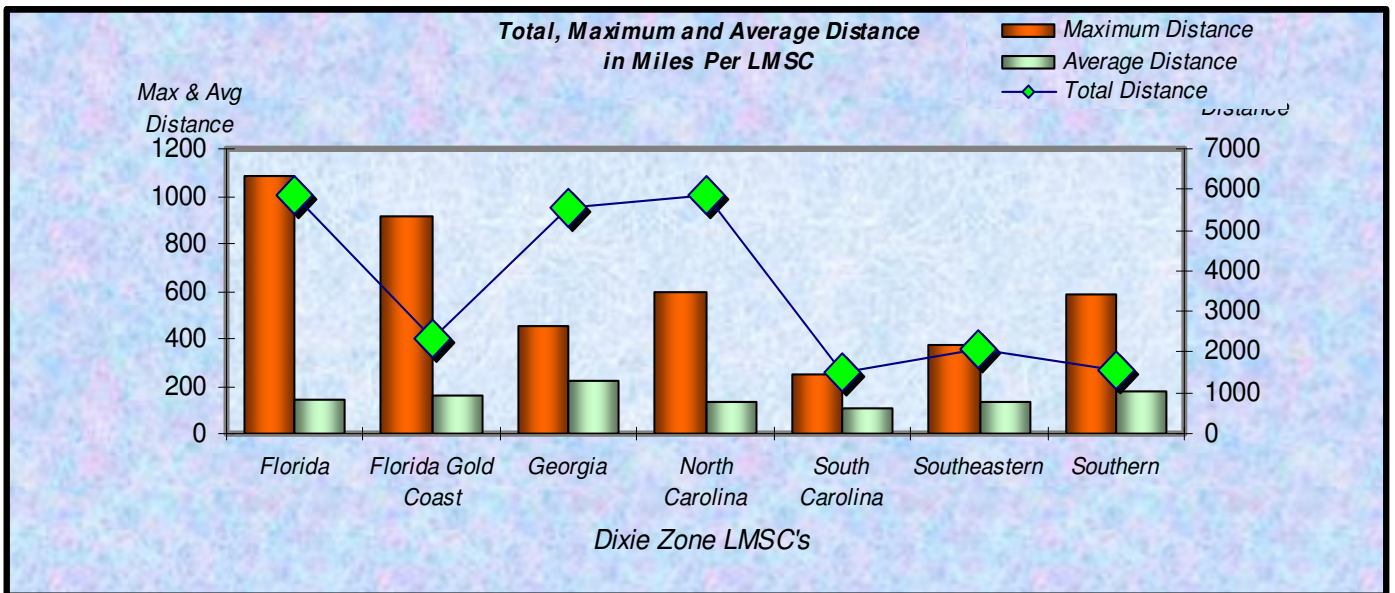

### Total Distance (Miles) for Each Age Group - August 2009

Total Distance

Total Distance

**Total, Maximum and Average Distance in Miles Per Zone - August 2009**

**Total, Maximum and Average Distance in Miles Per Age Group - August 2009**

Number  
Participants

Male / Female Participants Per Zone - August 2009

Male  
Female

Number  
Participants

Male / Female Participants Per Age Group - August 2009

Male  
Female

Male / Female Participants Per LMSC - August 2009