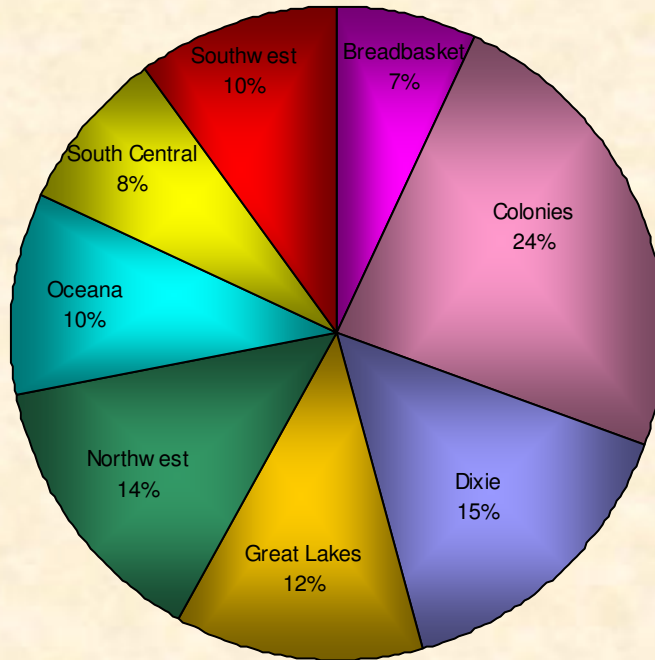

**August 2009 Total Distance Per Zone per Month**

Distance Miles

Legend: January, February, March, April, May, June, July, August, September, October, November, December

Distance Miles

**August 2009 - Average Distance Per Zone per Month**

**Number Participants Achieving Distance Milestones Per Zone - August 2009**

**Distance Milestones Achieved for Each Age Group - August 2009**

**% Total Distance  
per Zone**

**% Total Distance  
per Agegroup**

Zone