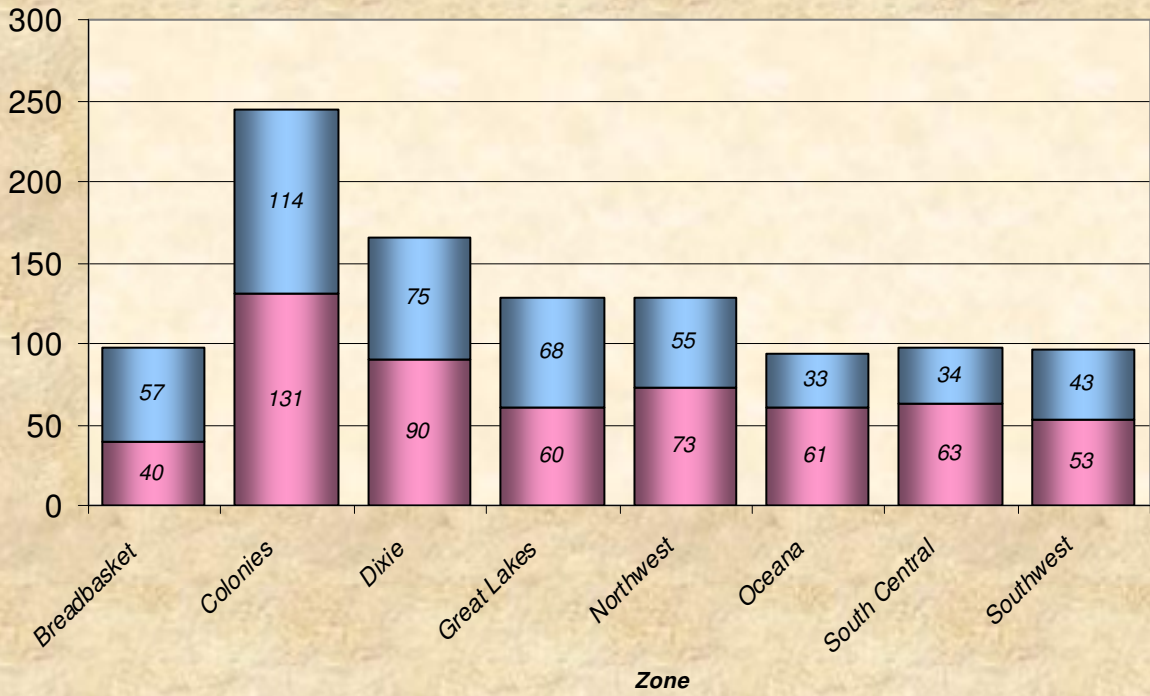

### Total Distance in Miles Per Zone - August 2009

Age Group

### Total Distance (Miles) for Each Age Group - August 2009

Total Distance

Total Distance

**Total, Maximum and Average Distance in Miles Per Zone - August 2009**

**Total, Maximum and Average Distance in Miles Per Age Group - August 2009**

Number  
Participants

Male / Female Participants Per Zone - August 2009

Male  
Female

Number  
Participants

Male / Female Participants Per Age Group - August 2009

Male  
Female

Male / Female Participants Per LMSC - August 2009