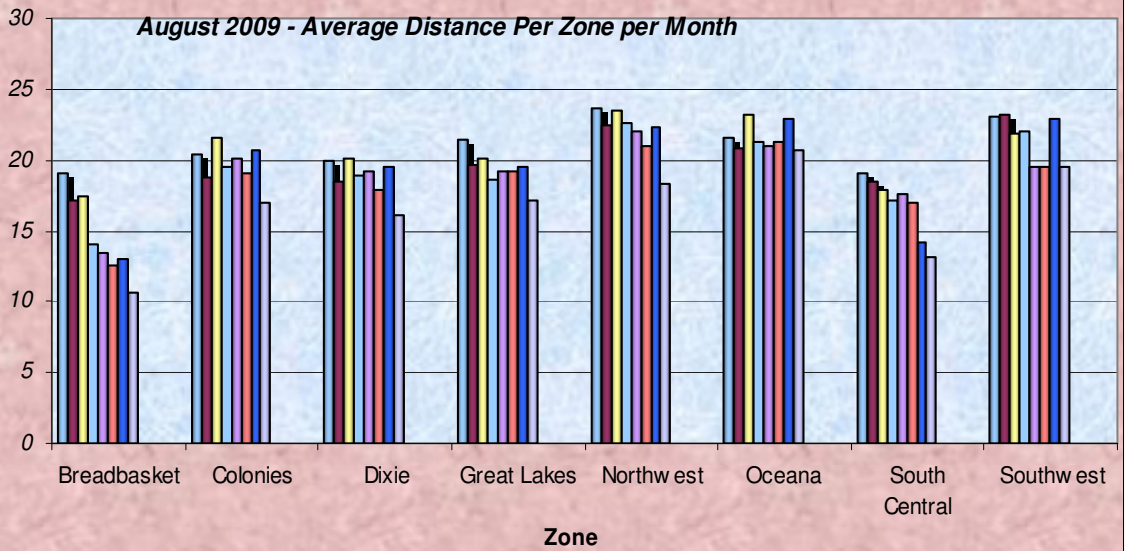

**August 2009 Total Distance Per Zone per Month**

Distance Miles

Legend: January, February, March, April, May, June, July, August, September, October, November, December

Distance Miles

**August 2009 - Average Distance Per Zone per Month**

**Number Participants Achieving Distance Milestones Per Zone - August 2009**

**Distance Milestones Achieved for Each Age Group - August 2009**

**% Total Distance  
per Zone**

**% Total Distance  
per Agegroup**