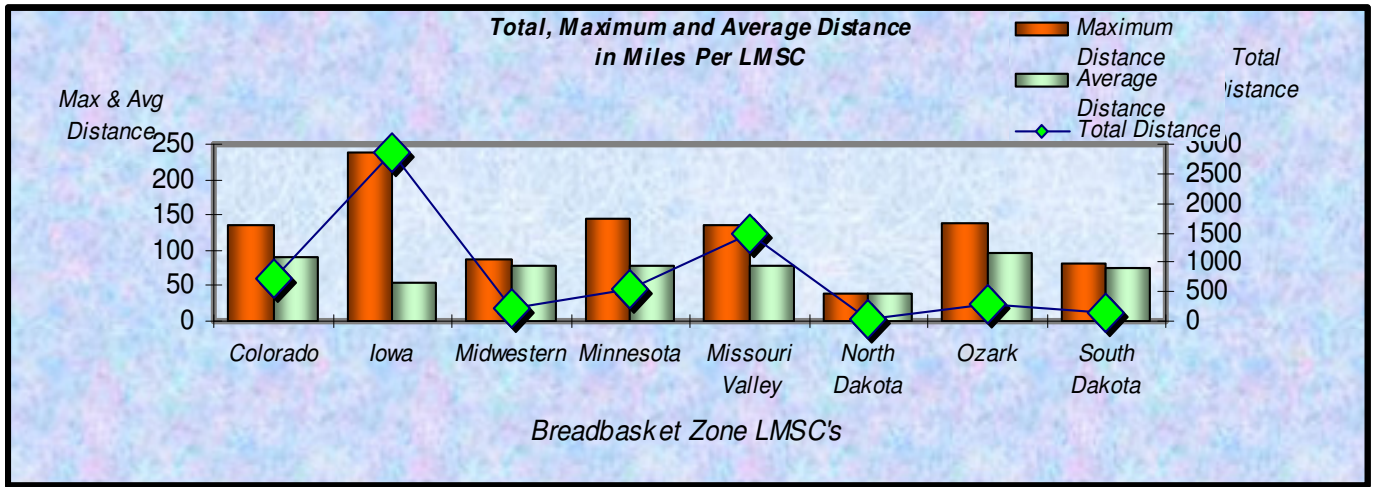

**% Total Distance
per Zone**

**% Total Distance
per Agegroup**

Zone

Total Distance in Miles Per Zone - April 2009

Age Group

Total Distance (Miles) for Each Age Group - April 2009

■ Total Distance

Total Distance (Miles) Per LMSC - April 2009

Total, Maximum and Average Distance in Miles Per Zone - April 2009

Total, Maximum and Average Distance in Miles Per Age Group - April 2009

Number
Participants

Male / Female Participants Per Zone - April 2009