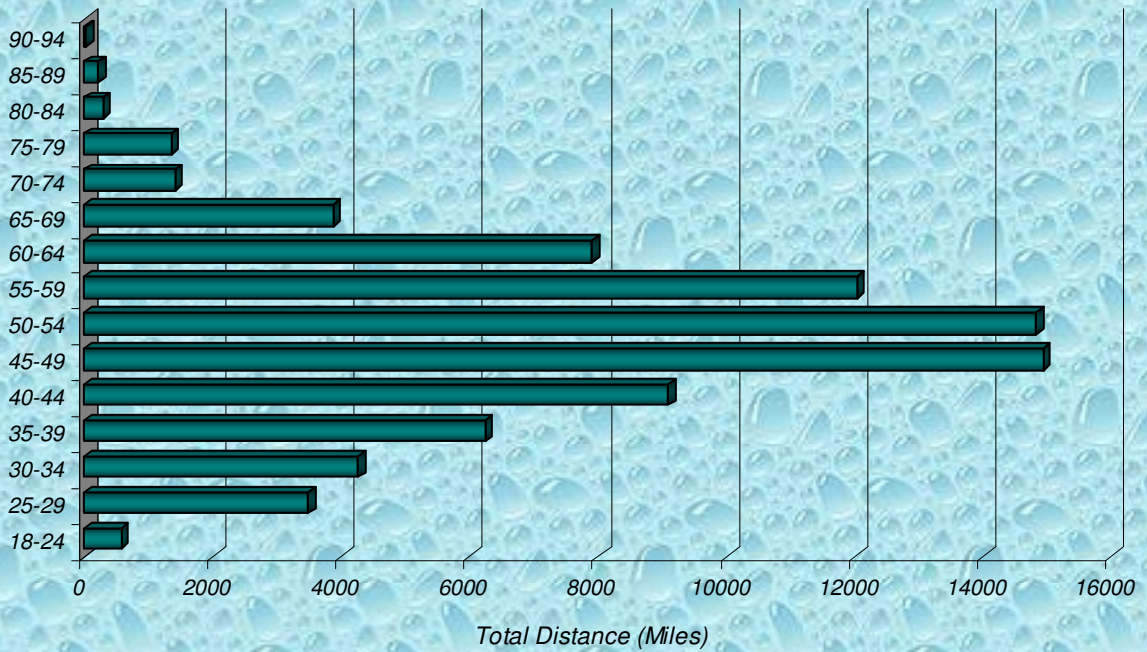

**% Total Distance
per Zone**

**% Total Distance
per Agegroup**

Zone

Total Distance in Miles Per Zone - April 2009

Age Group

Total Distance (Miles) for Each Age Group - April 2009

■ Total Distance

Total Distance (Miles) Per LMSC - April 2009

Total, Maximum and Average Distance in Miles Per Zone - April 2009

Total, Maximum and Average Distance in Miles Per Age Group - April 2009

Number
Participants

Male / Female Participants Per Zone - April 2009