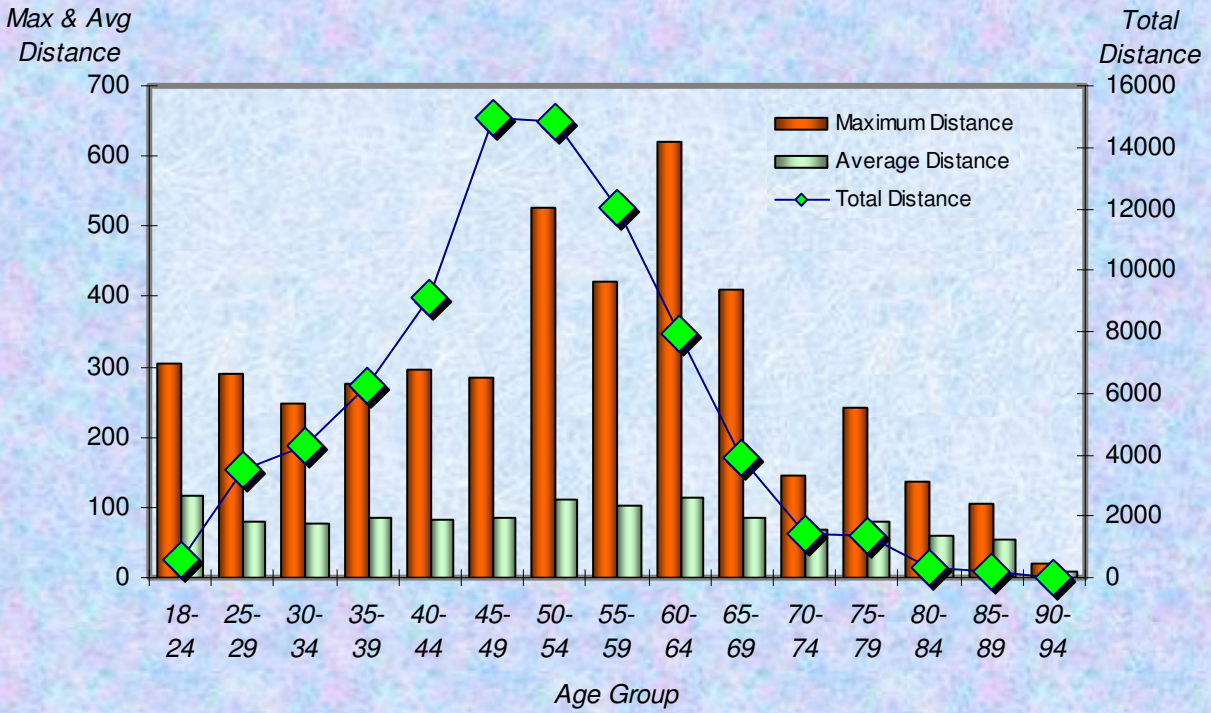

**% Total Distance
per Zone**

**% Total Distance
per Agegroup**

Zone

Total Distance in Miles Per Zone - April 2009

Age Group

Total Distance (Miles) for Each Age Group - April 2009

■ Total Distance

Total Distance (Miles) Per LMSC - April 2009

Total, Maximum and Average Distance in Miles Per Zone - April 2009

Total, Maximum and Average Distance in Miles Per Age Group - April 2009

Number
Participants

Male / Female Participants Per Zone - April 2009

Male
Female

Number
Participants

Male / Female Participants Per Age Group - April 2009

Male
Female

Male / Female Participants Per LMSC - April 2009

LMSC