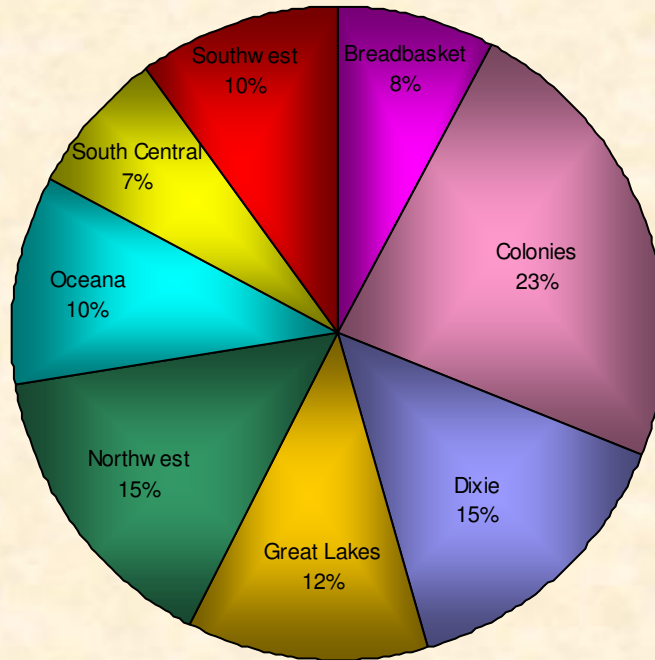

**% Total Distance
per Zone**

**% Total Distance
per Agegroup**

Zone

Total Distance in Miles Per Zone - April 2009

Age Group

Total Distance (Miles) for Each Age Group - April 2009

■ Total Distance

Total Distance (Miles) Per LMSC - April 2009

Total, Maximum and Average Distance in Miles Per Zone - April 2009

Total, Maximum and Average Distance in Miles Per Age Group - April 2009

Number
Participants

Male / Female Participants Per Zone - April 2009

Male
Female

Number
Participants

Male / Female Participants Per Age Group - April 2009

Male
Female

Male / Female Participants Per LMSC - April 2009

LMSC