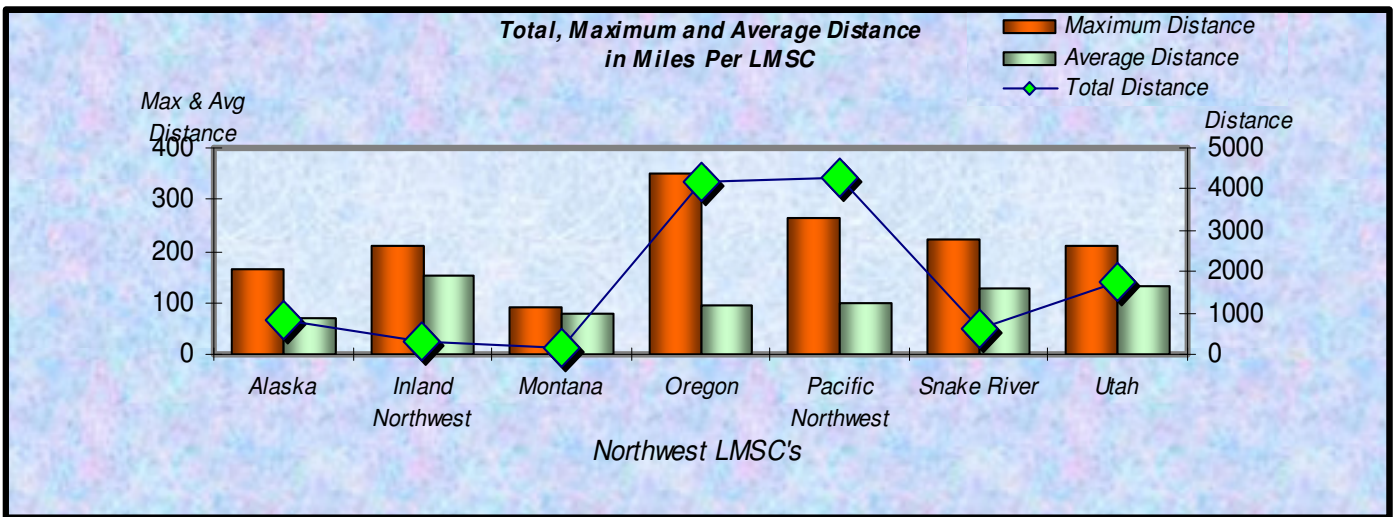

**% Total Distance
per Zone**

**% Total Distance
per Agegroup**

Zone

Total Distance in Miles Per Zone - April 2009

Age Group

Total Distance (Miles) for Each Age Group - April 2009

■ Total Distance

Total Distance (Miles) Per LMSC - April 2009

Total, Maximum and Average Distance in Miles Per Zone - April 2009

Total, Maximum and Average Distance in Miles Per Age Group - April 2009

Number
Participants

Male / Female Participants Per Zone - April 2009