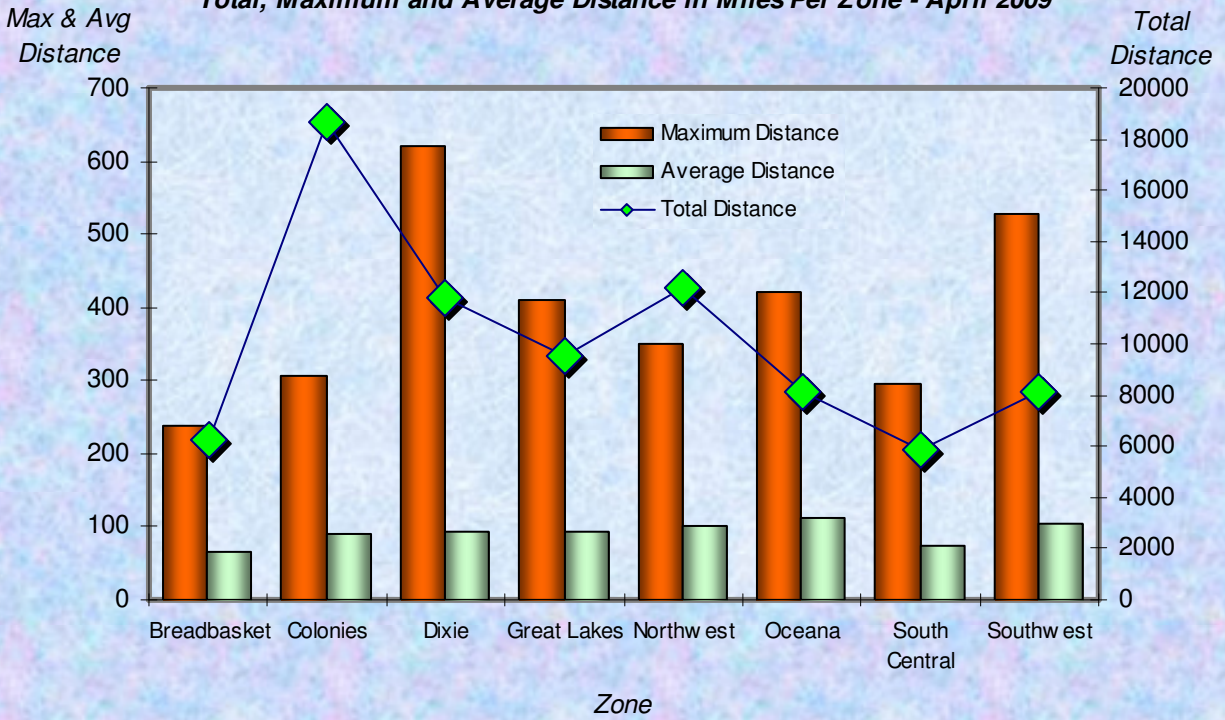

**% Total Distance
per Zone**

**% Total Distance
per Agegroup**

Zone

Total Distance in Miles Per Zone - April 2009

Age Group

Total Distance (Miles) for Each Age Group - April 2009

■ Total Distance

Total Distance (Miles) Per LMSC - April 2009

Total, Maximum and Average Distance in Miles Per Zone - April 2009

Total, Maximum and Average Distance in Miles Per Age Group - April 2009

Number
Participants

Male / Female Participants Per Zone - April 2009

Male
Female

Number
Participants

Male / Female Participants Per Age Group - April 2009

Male
Female

Male / Female Participants Per LMSC - April 2009

LMSC