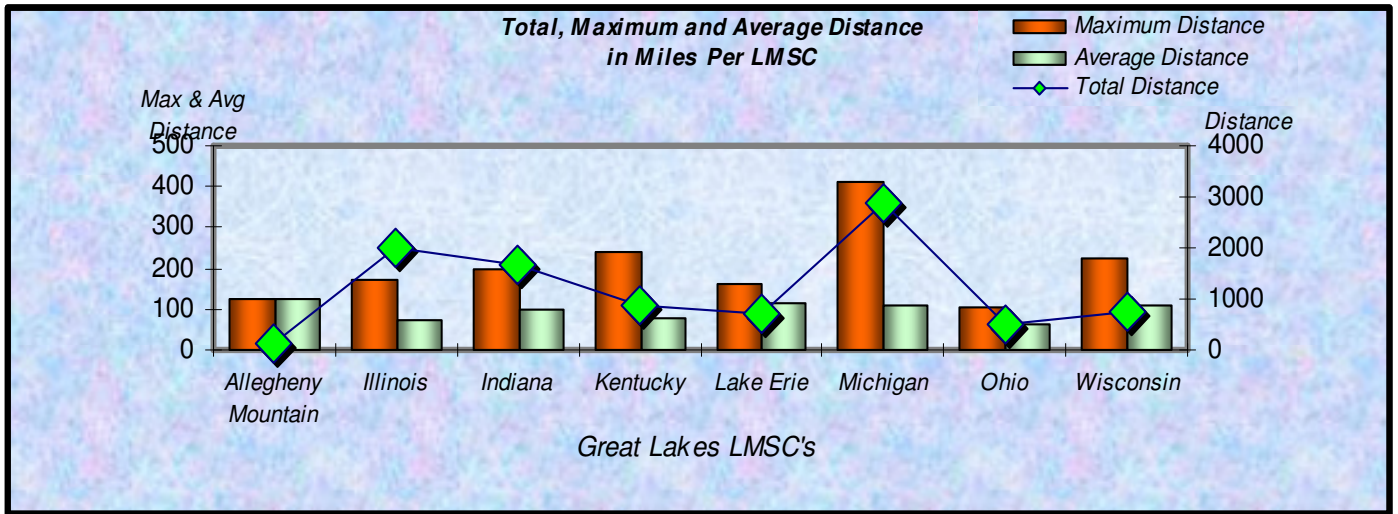

**% Total Distance
per Zone**

**% Total Distance
per Agegroup**

Zone

Total Distance in Miles Per Zone - April 2009

Age Group

Total Distance (Miles) for Each Age Group - April 2009

■ Total Distance

Total Distance (Miles) Per LMSC - April 2009

Total, Maximum and Average Distance in Miles Per Zone - April 2009

Total, Maximum and Average Distance in Miles Per Age Group - April 2009

Number
Participants

Male / Female Participants Per Zone - April 2009