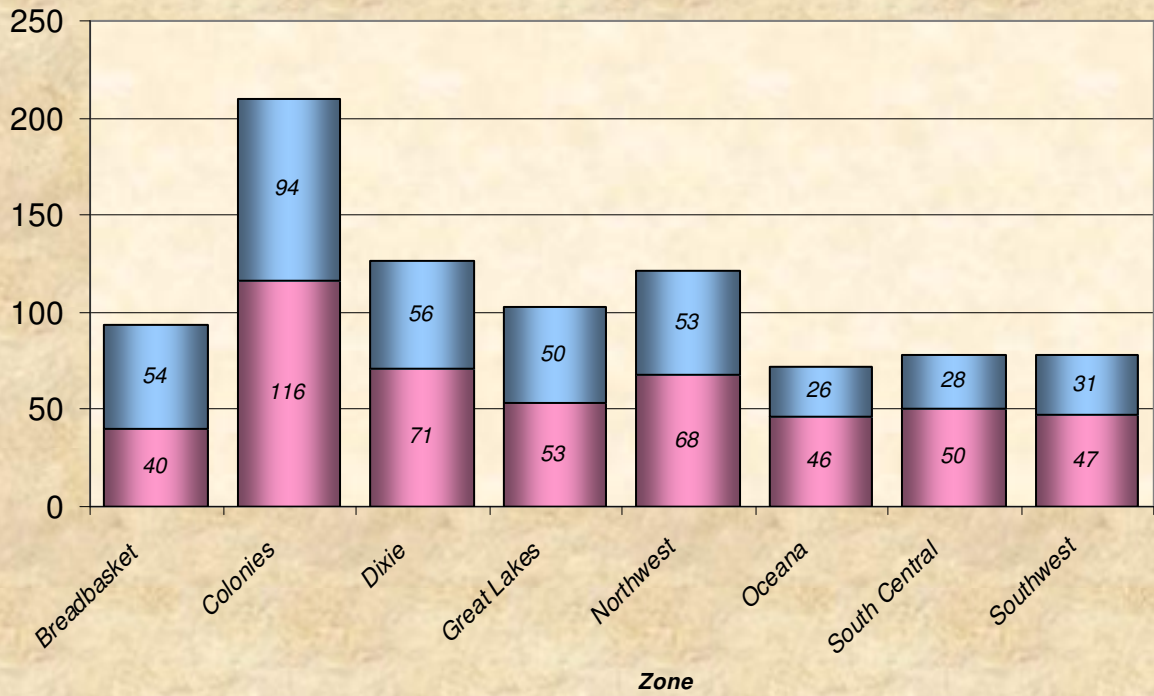

**% Total Distance
per Zone**

**% Total Distance
per Agegroup**

Zone

Total Distance in Miles Per Zone - April 2009

Age Group

Total Distance (Miles) for Each Age Group - April 2009

■ Total Distance

Total Distance (Miles) Per LMSC - April 2009

Total, Maximum and Average Distance in Miles Per Zone - April 2009

Total, Maximum and Average Distance in Miles Per Age Group - April 2009

Number
Participants

Male / Female Participants Per Zone - April 2009

Male
Female

Number
Participants

Male / Female Participants Per Age Group - April 2009

Male
Female

Male / Female Participants Per LMSC - April 2009

LMSC