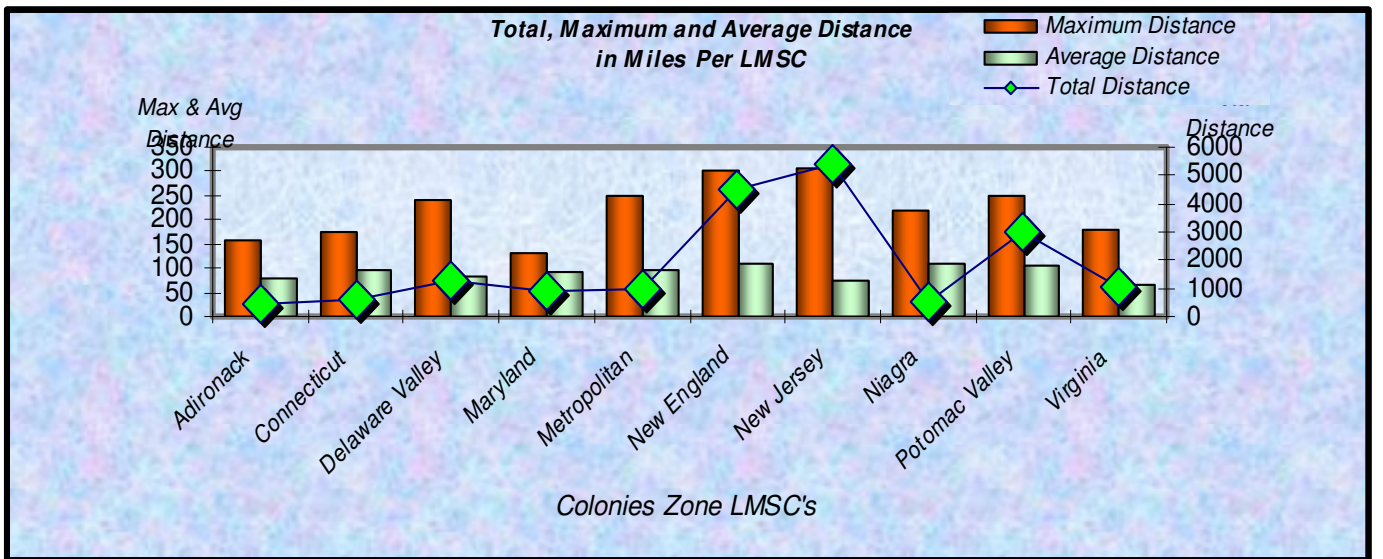

**% Total Distance
per Zone**

**% Total Distance
per Agegroup**

Zone

Total Distance in Miles Per Zone - April 2009

Age Group

Total Distance (Miles) for Each Age Group - April 2009

■ Total Distance

Total Distance (Miles) Per LMSC - April 2009

Total, Maximum and Average Distance in Miles Per Zone - April 2009

Total, Maximum and Average Distance in Miles Per Age Group - April 2009

Number
Participants

Male / Female Participants Per Zone - April 2009

Male
Female

Number
Participants

Male / Female Participants Per Age Group - April 2009

Male
Female

Male / Female Participants Per LMSC - April 2009

LMSC