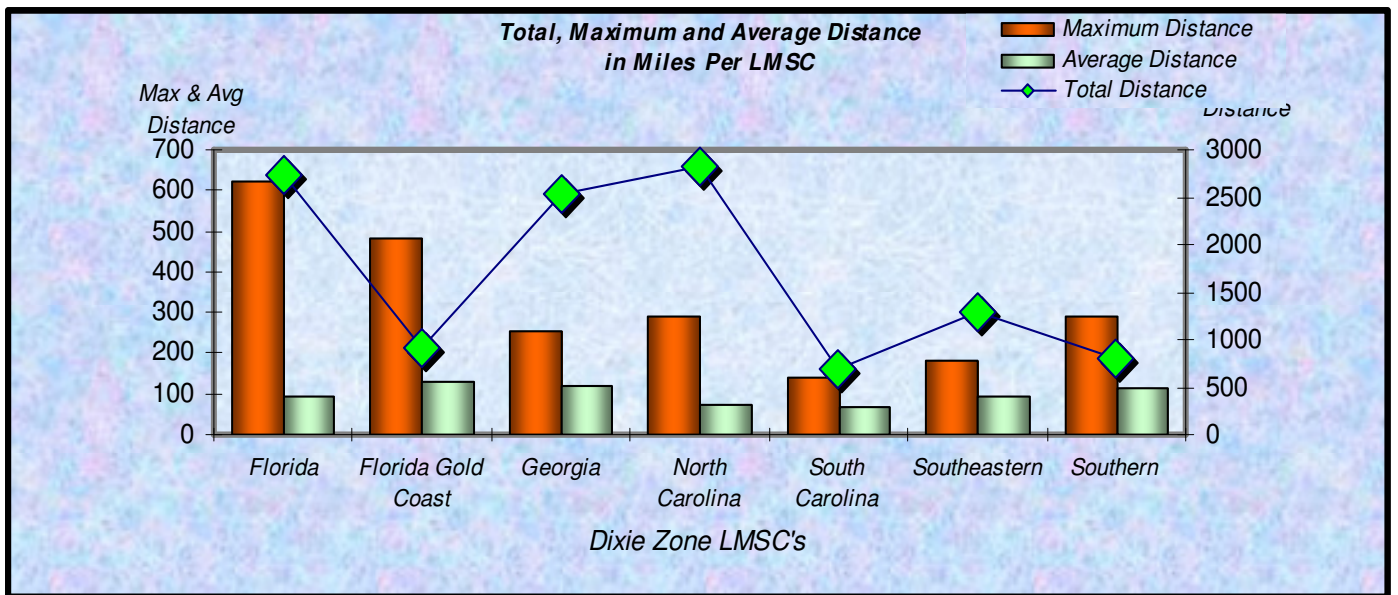

**% Total Distance
per Zone**

**% Total Distance
per Agegroup**

Zone

Total Distance in Miles Per Zone - April 2009

Age Group

Total Distance (Miles) for Each Age Group - April 2009

■ Total Distance

Total Distance (Miles) Per LMSC - April 2009

Total, Maximum and Average Distance in Miles Per Zone - April 2009

Total, Maximum and Average Distance in Miles Per Age Group - April 2009

Number
Participants

Male / Female Participants Per Zone - April 2009