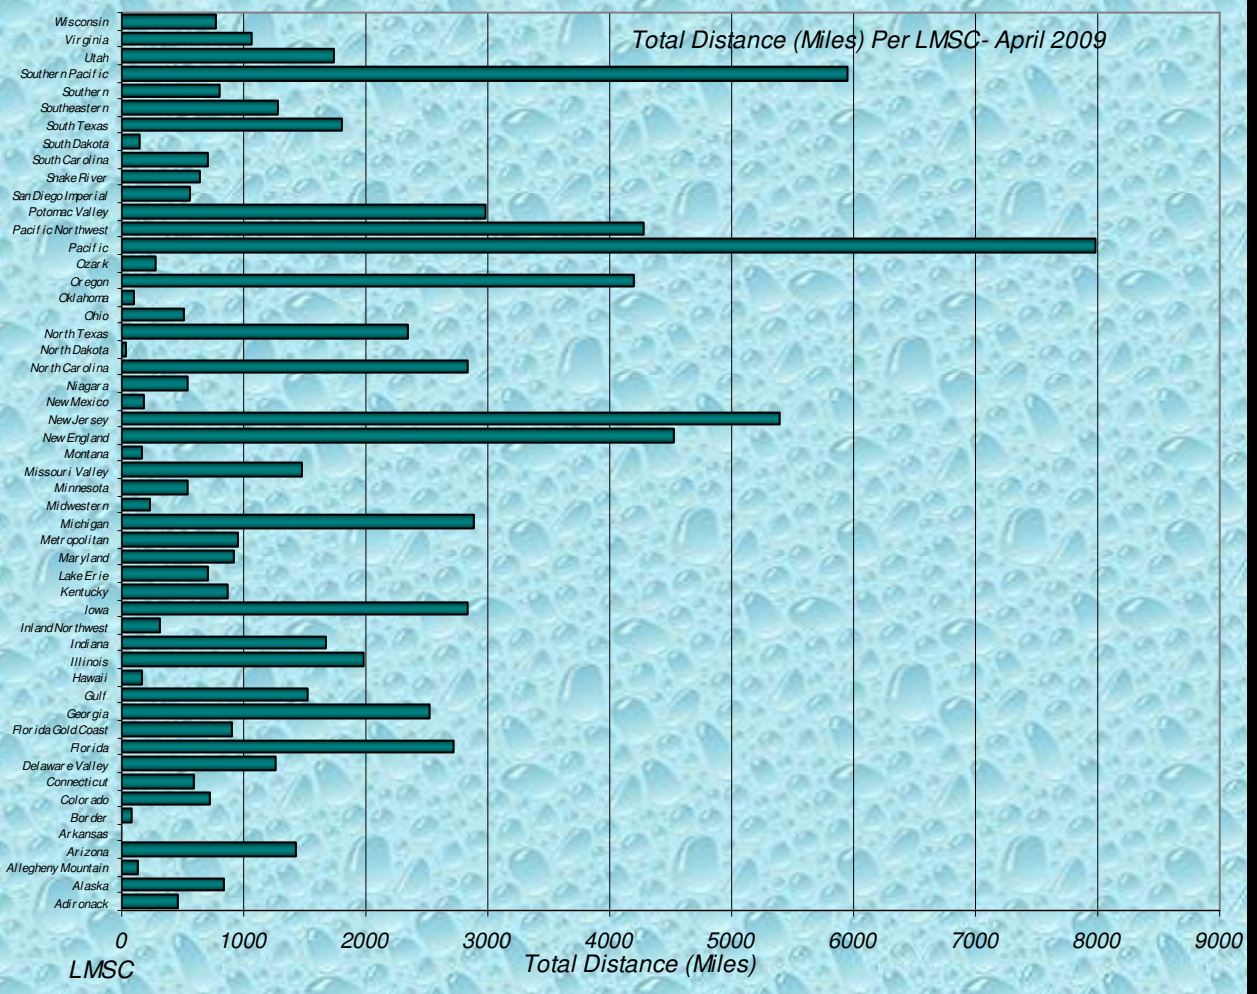

**% Total Distance
per Zone**

**% Total Distance
per Agegroup**

Zone

Total Distance in Miles Per Zone - April 2009

Age Group

Total Distance (Miles) for Each Age Group - April 2009

■ Total Distance

Total Distance (Miles) Per LMSC - April 2009

Total, Maximum and Average Distance in Miles Per Zone - April 2009

Total, Maximum and Average Distance in Miles Per Age Group - April 2009

Number
Participants

Male / Female Participants Per Zone - April 2009

Male
Female

Number
Participants

Male / Female Participants Per Age Group - April 2009

Male
Female

Male / Female Participants Per LMSC - April 2009

LMSC