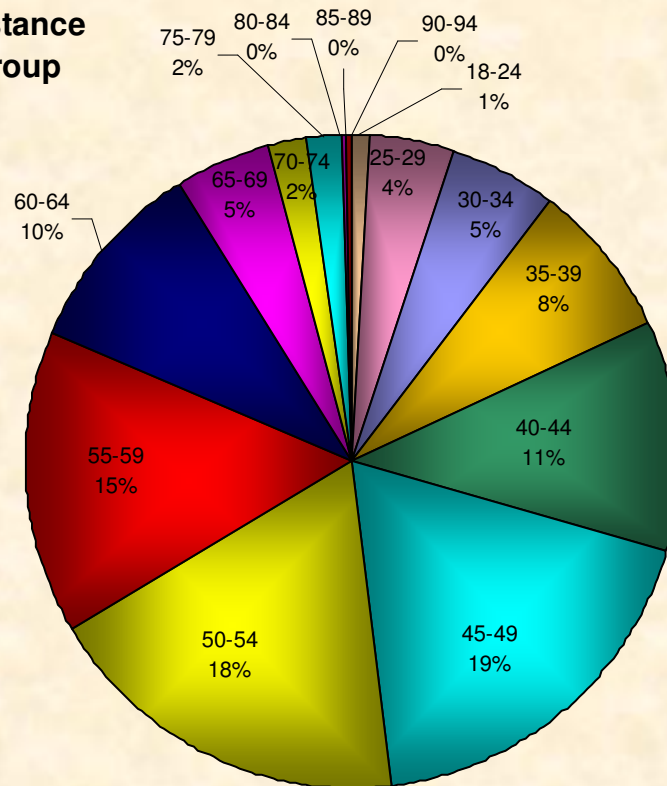

**% Total Distance
per Zone**

**% Total Distance
per Agegroup**

Zone

Total Distance in Miles Per Zone - April 2009

Age Group

Total Distance (Miles) for Each Age Group - April 2009

■ Total Distance

Total Distance (Miles) Per LMSC - April 2009

Male
Female

Number
Participants

Male / Female Participants Per Age Group - April 2009

Male
Female

Male / Female Participants Per LMSC - April 2009

LMSC