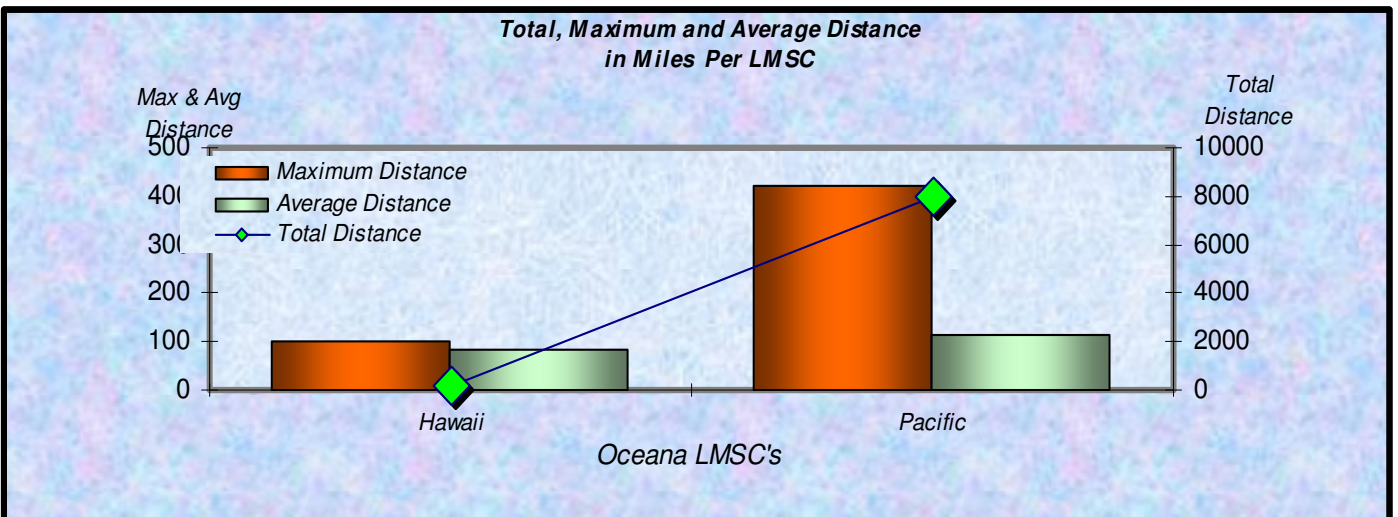

**% Total Distance
per Zone**

**% Total Distance
per Agegroup**

Zone

Total Distance in Miles Per Zone - April 2009

Age Group

Total Distance (Miles) for Each Age Group - April 2009

■ Total Distance

Total Distance (Miles) Per LMSC - April 2009

Total, Maximum and Average Distance in Miles Per Zone - April 2009

Total, Maximum and Average Distance in Miles Per Age Group - April 2009

Number
Participants

Male / Female Participants Per Zone - April 2009