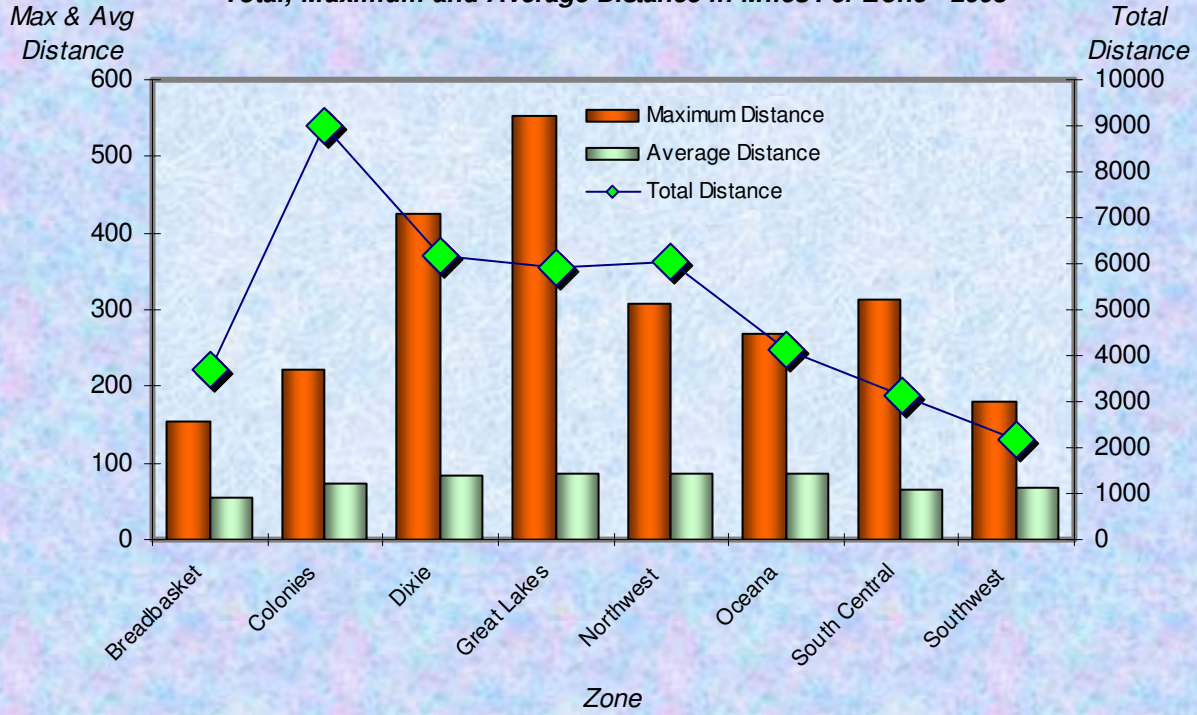

Zone

Number Participants Achieving Distance Milestones Per Zone - 2008

Age Group

Distance Milestones Achieved for Each Age Group - 2008

**% Total Distance  
per Zone**

**% Total Distance  
per Agegroup**

■ Total Distance

Total Distance (Miles) Per LMSC- 2008

**Total, Maximum and Average Distance in Miles Per Zone - 2008**

**Total, Maximum and Average Distance in Miles Per Age Group - 2008**

Number  
Participants

Male / Female Participants Per Zone - 2008

■ Male  
■ Female

Number  
Participants

Male / Female Participants Per Age Group - 2008

■ Male  
■ Female

Male / Female Participants Per LMSC - 2008

LMSC