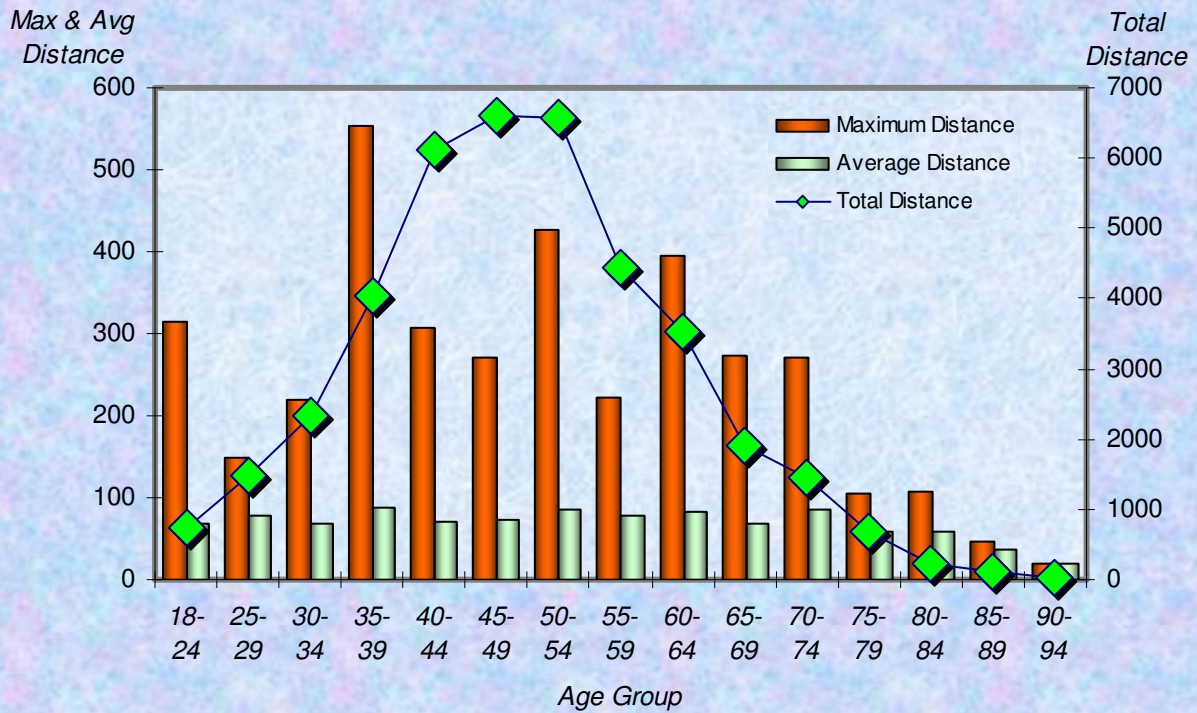

Zone

Number Participants Achieving Distance Milestones Per Zone - 2008

Age Group

Distance Milestones Achieved for Each Age Group - 2008

**% Total Distance  
per Zone**

**% Total Distance  
per Agegroup**

■ Total Distance

Total Distance (Miles) Per LMSC- 2008

**Total, Maximum and Average Distance in Miles Per Zone - 2008**

**Total, Maximum and Average Distance in Miles Per Age Group - 2008**

Number  
Participants

Male / Female Participants Per Zone - 2008

■ Male  
■ Female

Number  
Participants

Male / Female Participants Per Age Group - 2008

■ Male  
■ Female

Male / Female Participants Per LMSC - 2008

LMSC