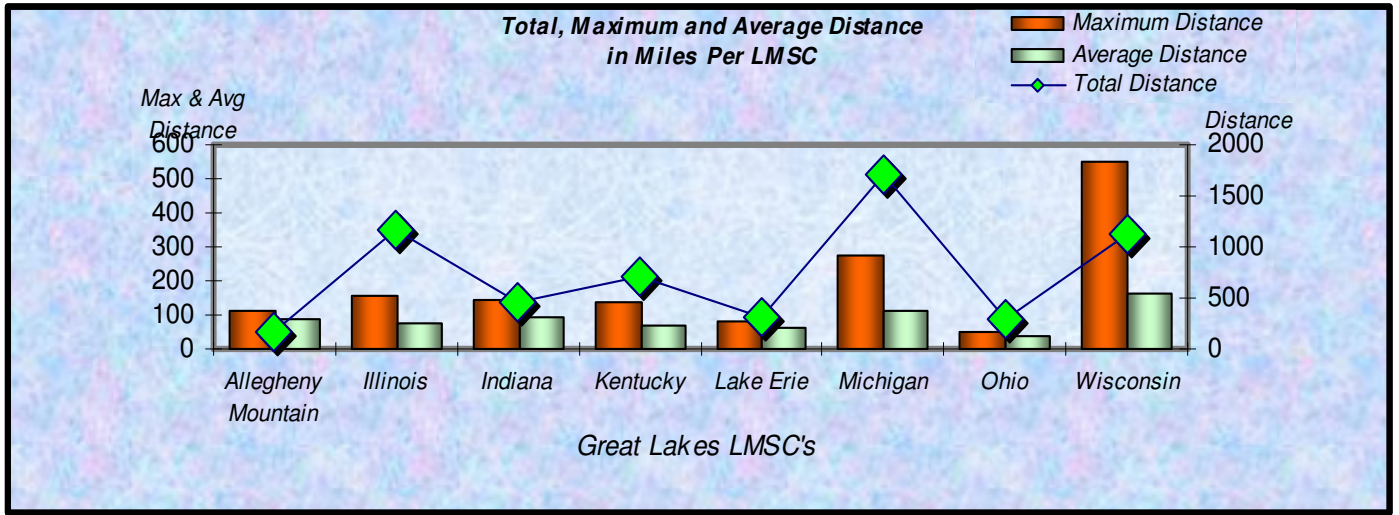

Zone

Number Participants Achieving Distance Milestones Per Zone - 2008

Age Group

Distance Milestones Achieved for Each Age Group - 2008

**% Total Distance  
per Zone**

**% Total Distance  
per Agegroup**

■ Total Distance

Total Distance (Miles) Per LMSC- 2008

**Total, Maximum and Average Distance in Miles Per Zone - 2008**

**Total, Maximum and Average Distance in Miles Per Age Group - 2008**

Number  
Participants

Male / Female Participants Per Zone - 2008

■ Male  
■ Female

Number  
Participants

Male / Female Participants Per Age Group - 2008

■ Male  
■ Female

Male / Female Participants Per LMSC - 2008

LMSC