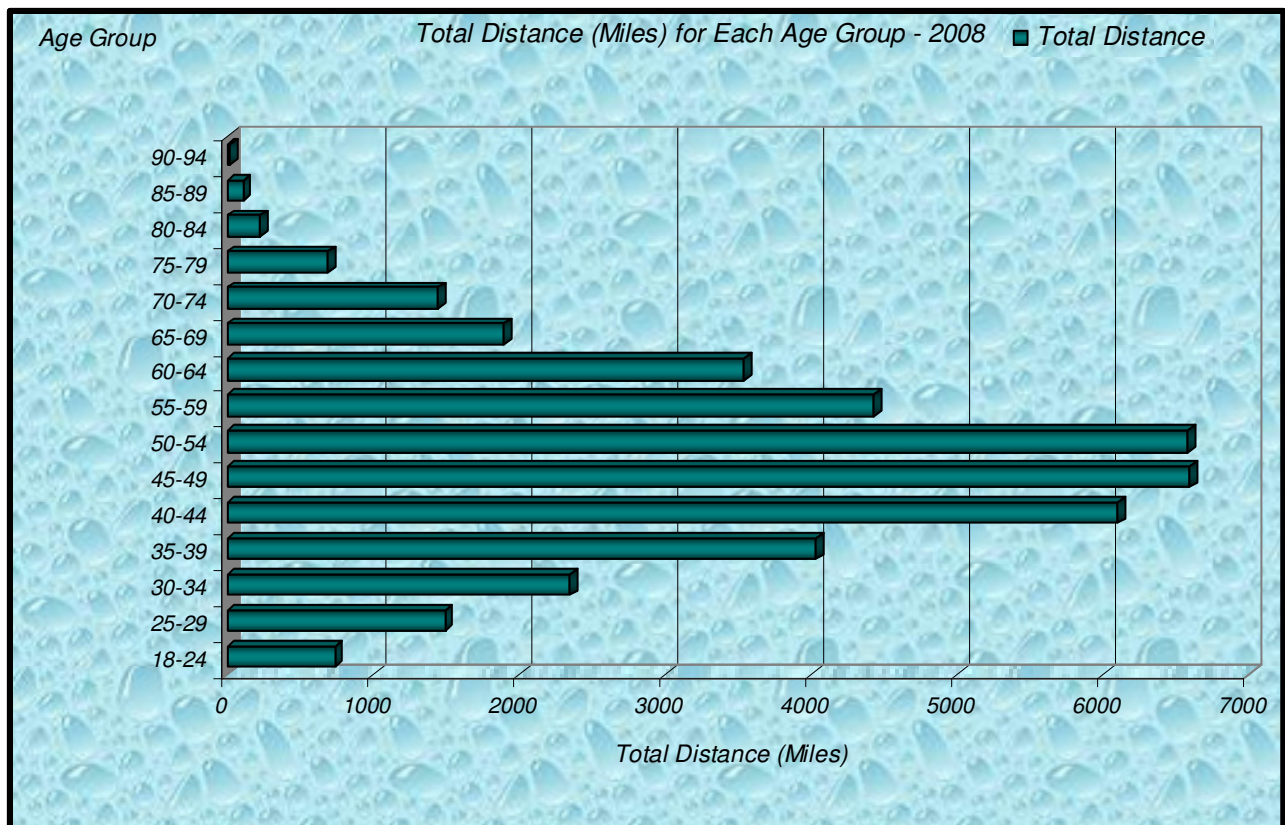

Zone

Number Participants Achieving Distance Milestones Per Zone - 2008

Age Group

Distance Milestones Achieved for Each Age Group - 2008

**% Total Distance  
per Zone**

**% Total Distance  
per Agegroup**

■ Total Distance

Total Distance (Miles) Per LMSC- 2008

**Total, Maximum and Average Distance in Miles Per Zone - 2008**

**Total, Maximum and Average Distance in Miles Per Age Group - 2008**

Number  
Participants

Male / Female Participants Per Zone - 2008

■ Male  
■ Female

Number  
Participants

Male / Female Participants Per Age Group - 2008

■ Male  
■ Female

Male / Female Participants Per LMSC - 2008

LMSC