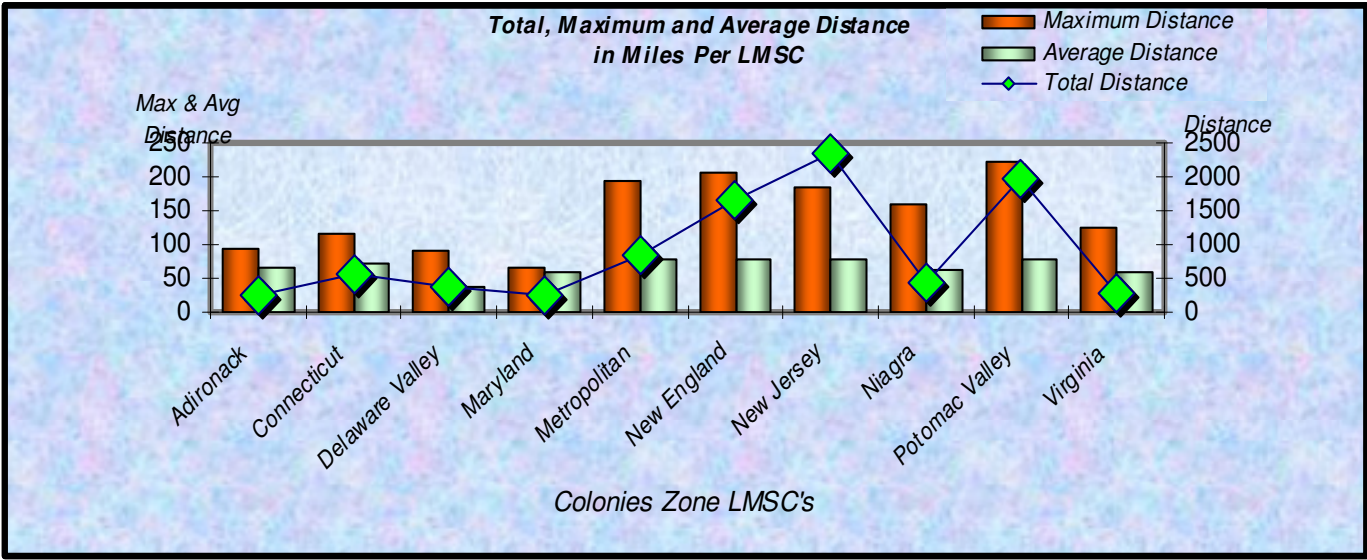

Zone

Number Participants Achieving Distance Milestones Per Zone - 2008

Age Group

Distance Milestones Achieved for Each Age Group - 2008

**% Total Distance  
per Zone**

**% Total Distance  
per Agegroup**

■ Total Distance

Total Distance (Miles) Per LMSC- 2008

**Total, Maximum and Average Distance in Miles Per Zone - 2008**

**Total, Maximum and Average Distance in Miles Per Age Group - 2008**

Number  
Participants

Male / Female Participants Per Zone - 2008

■ Male  
■ Female

Number  
Participants

Male / Female Participants Per Age Group - 2008

■ Male  
■ Female

Male / Female Participants Per LMSC - 2008

LMSC