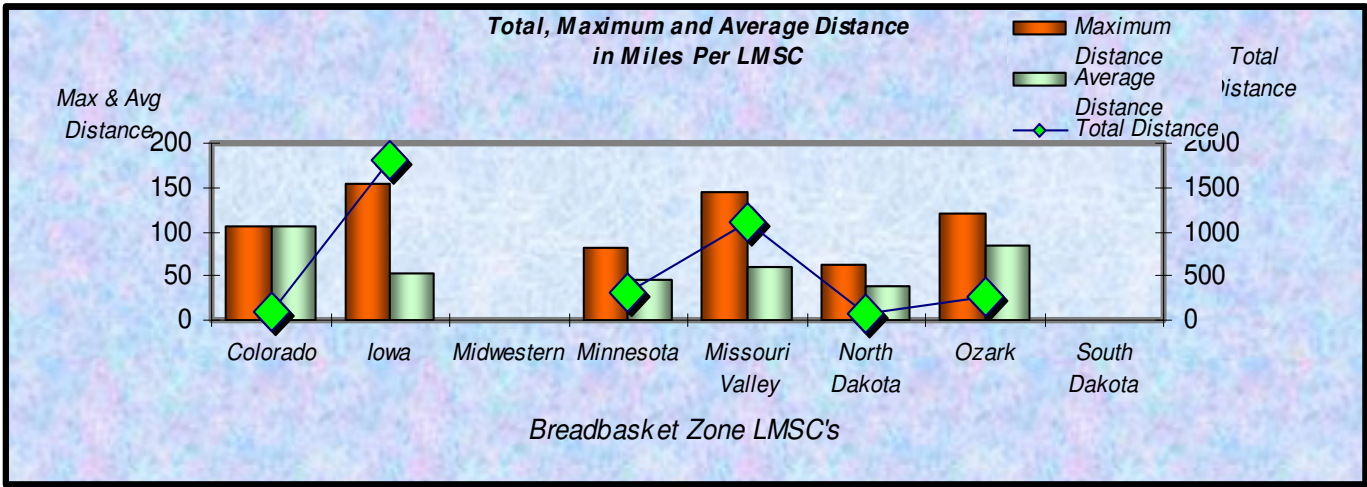

Zone

Number Participants Achieving Distance Milestones Per Zone - 2008

Age Group

Distance Milestones Achieved for Each Age Group - 2008

**% Total Distance  
per Zone**

**% Total Distance  
per Agegroup**

■ Total Distance

Total Distance (Miles) Per LMSC- 2008

**Total, Maximum and Average Distance in Miles Per Zone - 2008**

**Total, Maximum and Average Distance in Miles Per Age Group - 2008**

Number  
Participants

Male / Female Participants Per Zone - 2008

■ Male  
■ Female

Number  
Participants

Male / Female Participants Per Age Group - 2008

■ Male  
■ Female

Male / Female Participants Per LMSC - 2008

LMSC