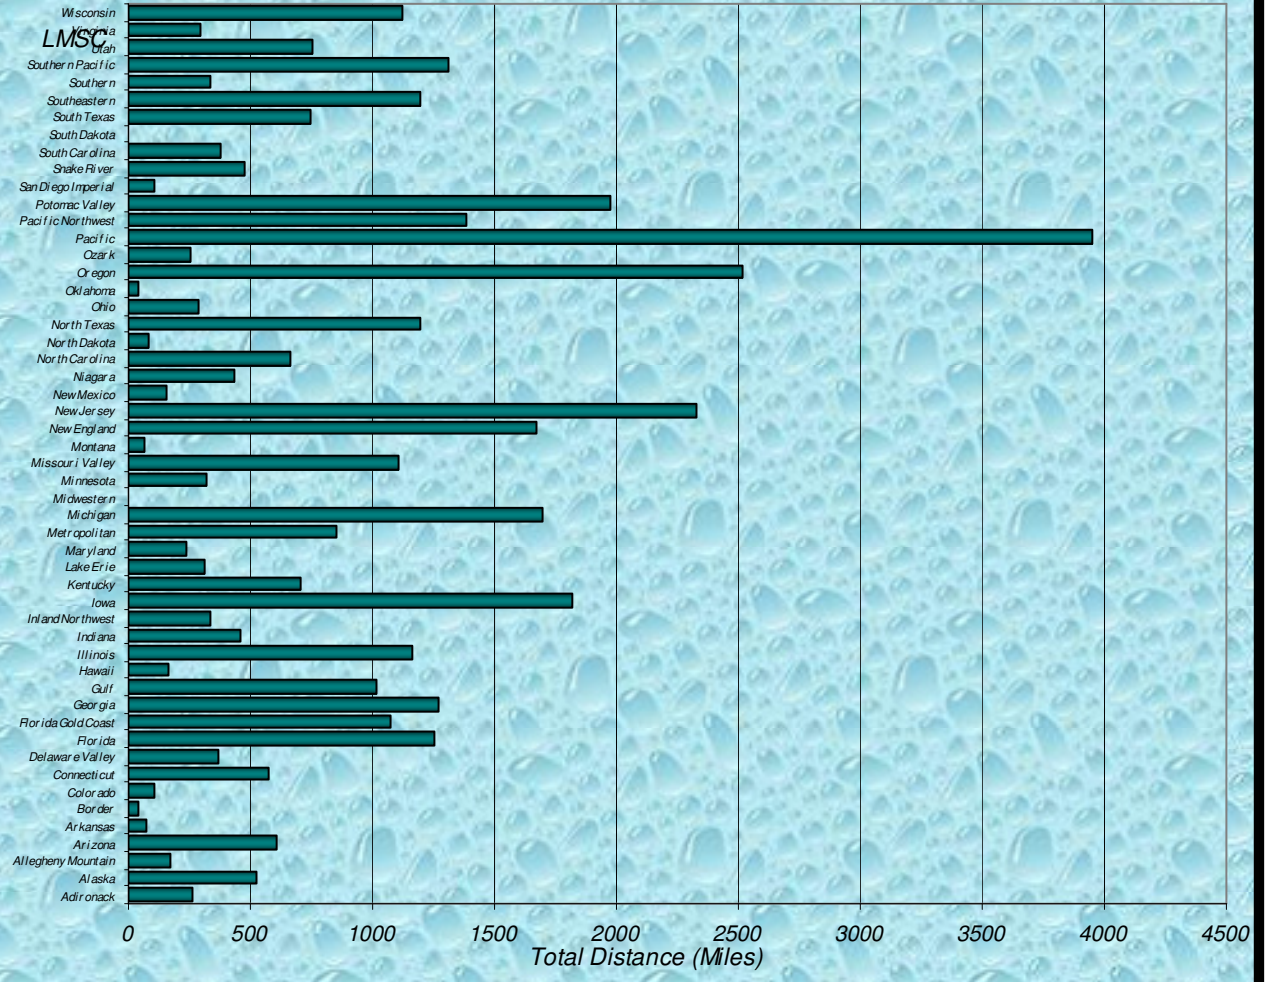

Zone

Number Participants Achieving Distance Milestones Per Zone - 2008

Age Group

Distance Milestones Achieved for Each Age Group - 2008

**% Total Distance  
per Zone**

**% Total Distance  
per Agegroup**

■ Total Distance

Total Distance (Miles) Per LMSC- 2008

**Total, Maximum and Average Distance in Miles Per Zone - 2008**

**Total, Maximum and Average Distance in Miles Per Age Group - 2008**

Number  
Participants

Male / Female Participants Per Zone - 2008

■ Male  
■ Female

Number  
Participants

Male / Female Participants Per Age Group - 2008

■ Male  
■ Female

Male / Female Participants Per LMSC - 2008

LMSC