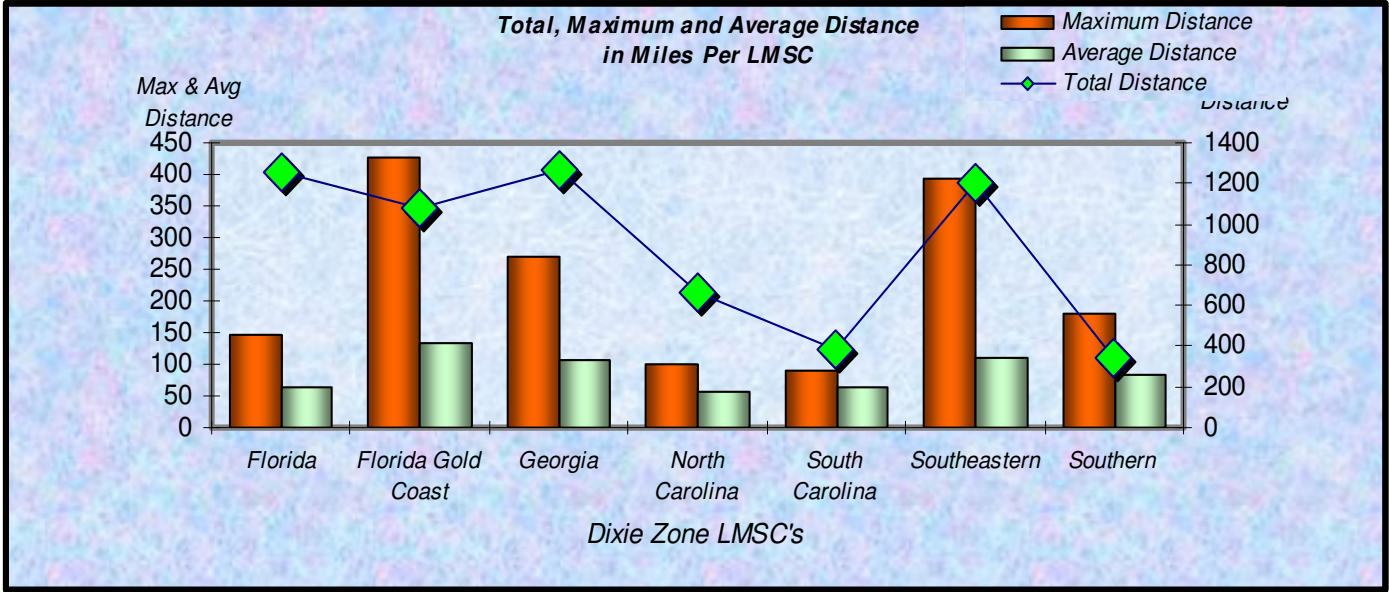

Zone

Number Participants Achieving Distance Milestones Per Zone - 2008

Age Group

Distance Milestones Achieved for Each Age Group - 2008

**% Total Distance  
per Zone**

**% Total Distance  
per Agegroup**

■ Total Distance

Total Distance (Miles) Per LMSC- 2008

**Total, Maximum and Average Distance in Miles Per Zone - 2008**

**Total, Maximum and Average Distance in Miles Per Age Group - 2008**

Number  
Participants

Male / Female Participants Per Zone - 2008

■ Male  
■ Female

Number  
Participants

Male / Female Participants Per Age Group - 2008

■ Male  
■ Female

Male / Female Participants Per LMSC - 2008

LMSC