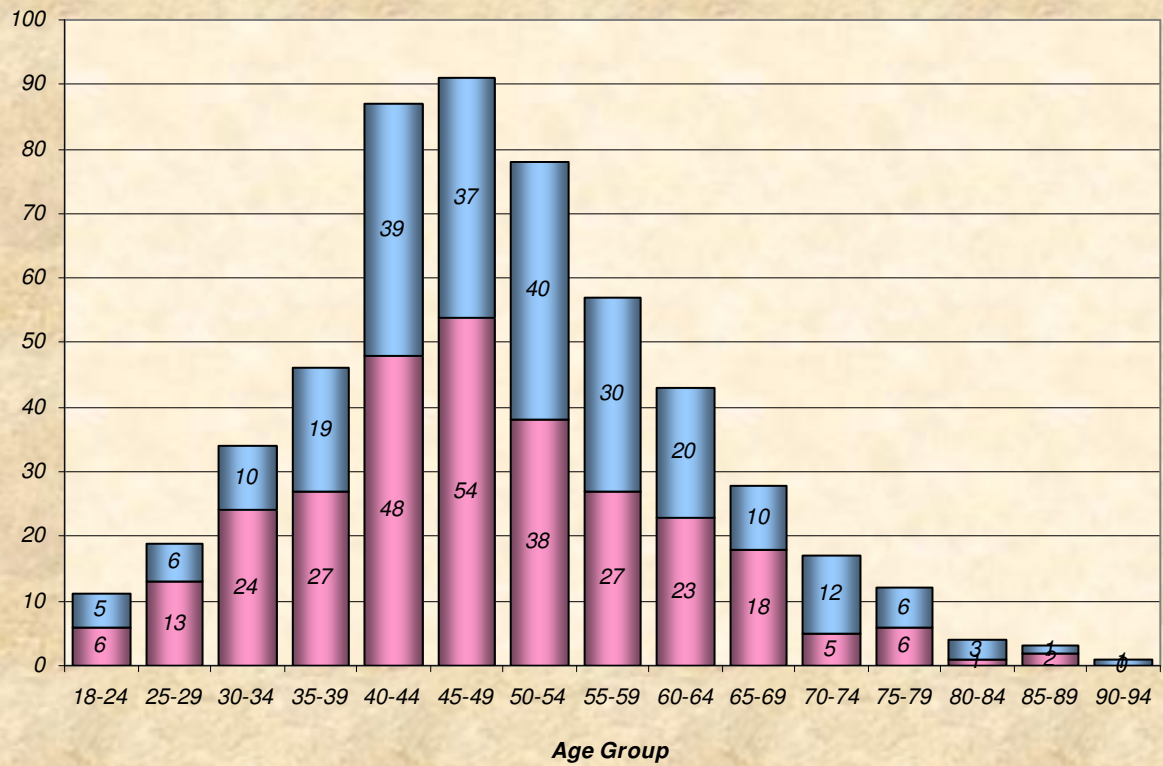

Zone

Number Participants Achieving Distance Milestones Per Zone - 2008

Age Group

Distance Milestones Achieved for Each Age Group - 2008

**% Total Distance  
per Zone**

**% Total Distance  
per Agegroup**

■ Total Distance

Total Distance (Miles) Per LMSC- 2008

**Total, Maximum and Average Distance in Miles Per Zone - 2008**

**Total, Maximum and Average Distance in Miles Per Age Group - 2008**

Number  
Participants

Male / Female Participants Per Zone - 2008

■ Male  
■ Female

Number  
Participants

Male / Female Participants Per Age Group - 2008

■ Male  
■ Female

Male / Female Participants Per LMSC - 2008

LMSC