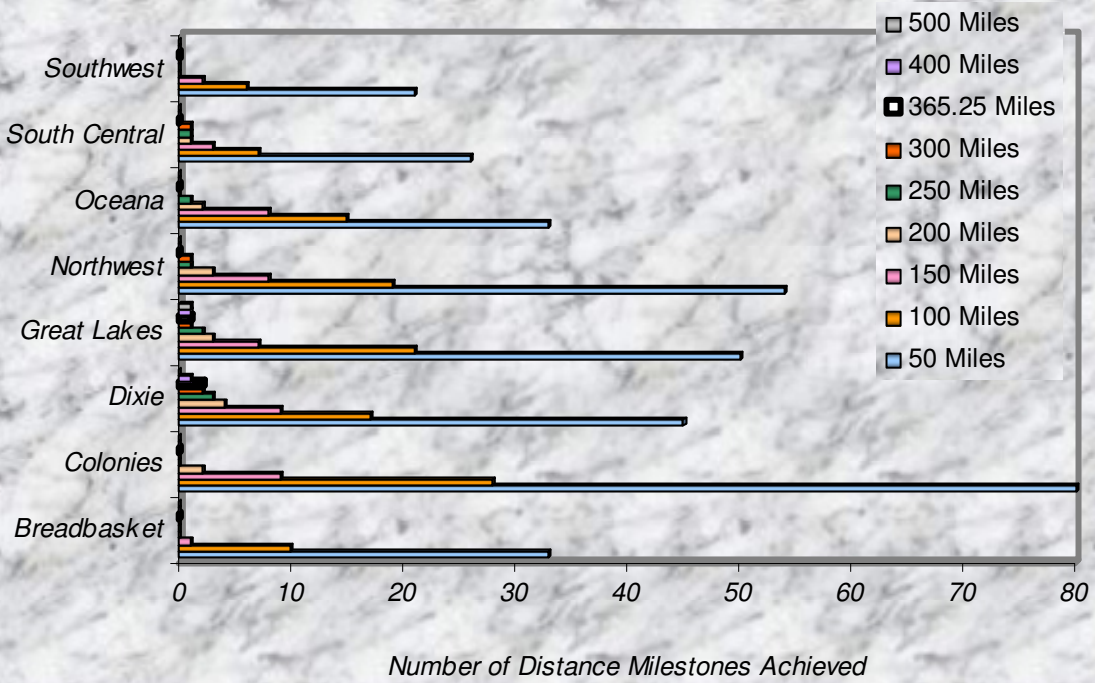

Zone

Number Participants Achieving Distance Milestones Per Zone - 2008

Age Group

Distance Milestones Achieved for Each Age Group - 2008

**% Total Distance  
per Zone**

**% Total Distance  
per Agegroup**

■ Total Distance

Total Distance (Miles) Per LMSC- 2008

**Total, Maximum and Average Distance in Miles Per Zone - 2008**

**Total, Maximum and Average Distance in Miles Per Age Group - 2008**

Number  
Participants

Male / Female Participants Per Zone - 2008

■ Male  
■ Female

Number  
Participants

Male / Female Participants Per Age Group - 2008

■ Male  
■ Female

Male / Female Participants Per LMSC - 2008

LMSC