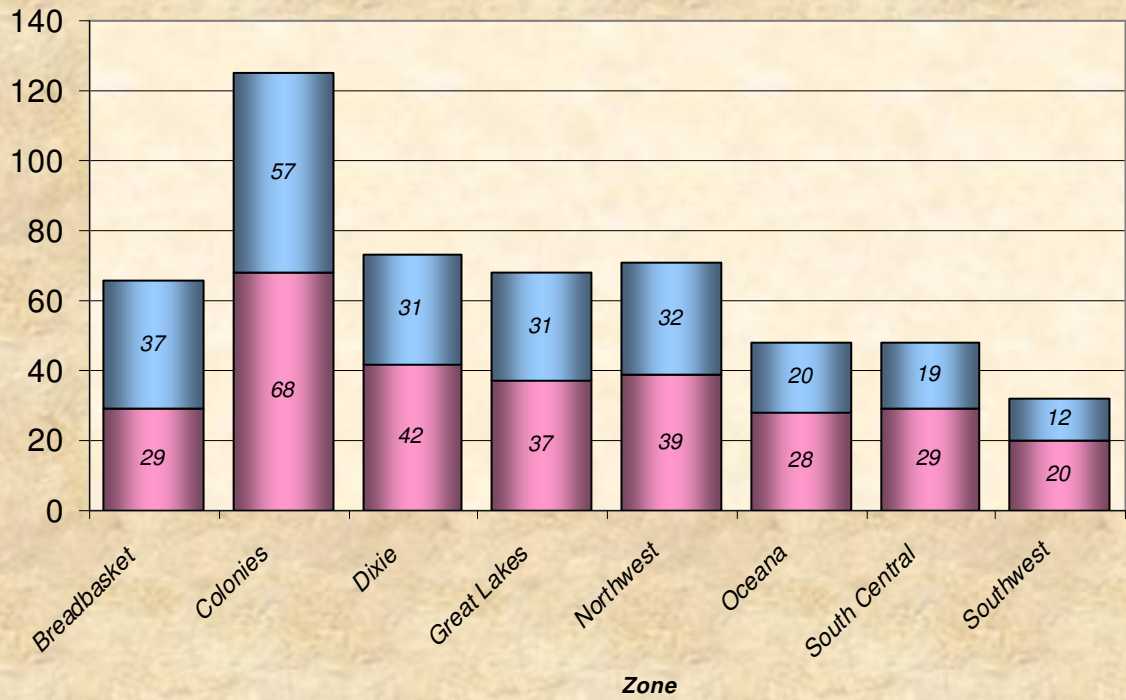

Zone

Number Participants Achieving Distance Milestones Per Zone - 2008

Age Group

Distance Milestones Achieved for Each Age Group - 2008

**% Total Distance  
per Zone**

**% Total Distance  
per Agegroup**

■ Total Distance

Total Distance (Miles) Per LMSC- 2008

**Total, Maximum and Average Distance in Miles Per Zone - 2008**

**Total, Maximum and Average Distance in Miles Per Age Group - 2008**

Number  
Participants

Male / Female Participants Per Zone - 2008

■ Male  
■ Female

Number  
Participants

Male / Female Participants Per Age Group - 2008

■ Male  
■ Female

Male / Female Participants Per LMSC - 2008

LMSC