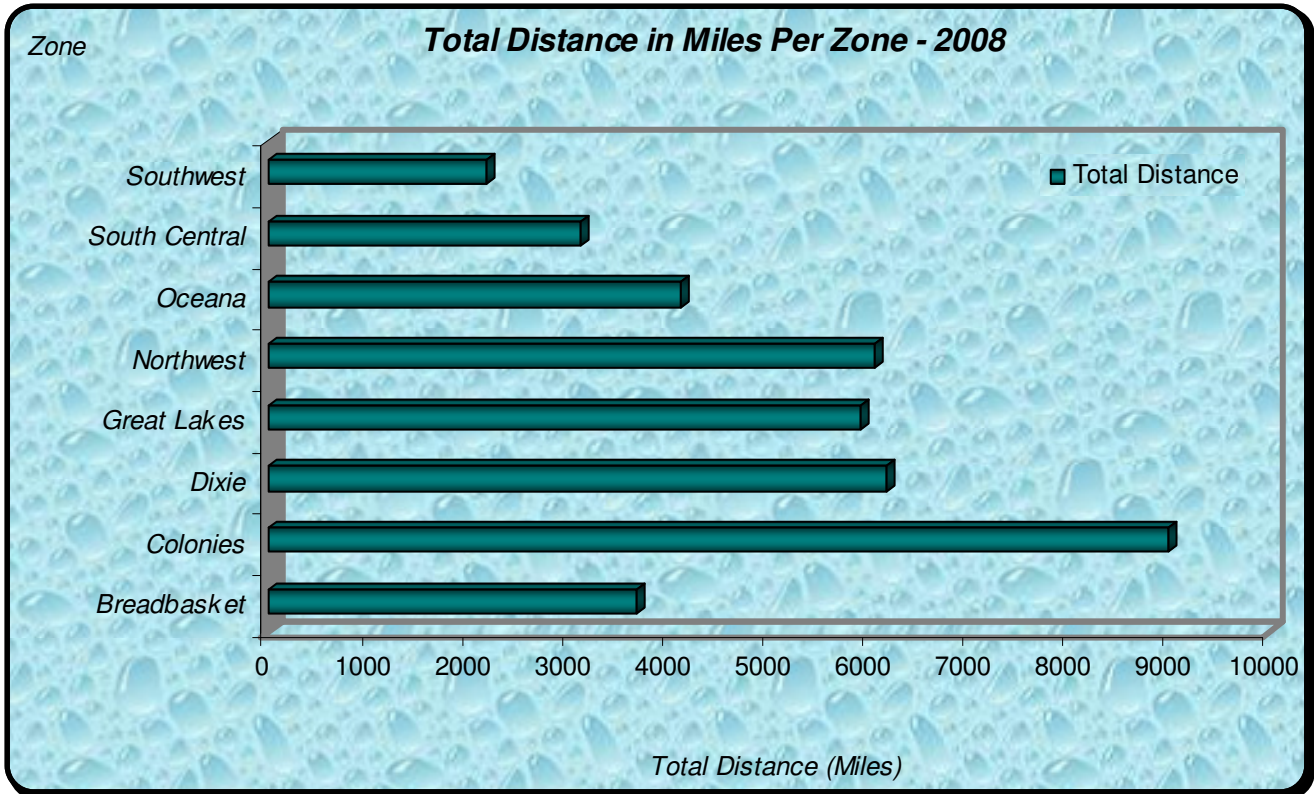

Zone

Number Participants Achieving Distance Milestones Per Zone - 2008

Age Group

Distance Milestones Achieved for Each Age Group - 2008

**% Total Distance  
per Zone**

**% Total Distance  
per Agegroup**

■ Total Distance

Total Distance (Miles) Per LMSC- 2008

**Total, Maximum and Average Distance in Miles Per Zone - 2008**

**Total, Maximum and Average Distance in Miles Per Age Group - 2008**

Number  
Participants

Male / Female Participants Per Zone - 2008