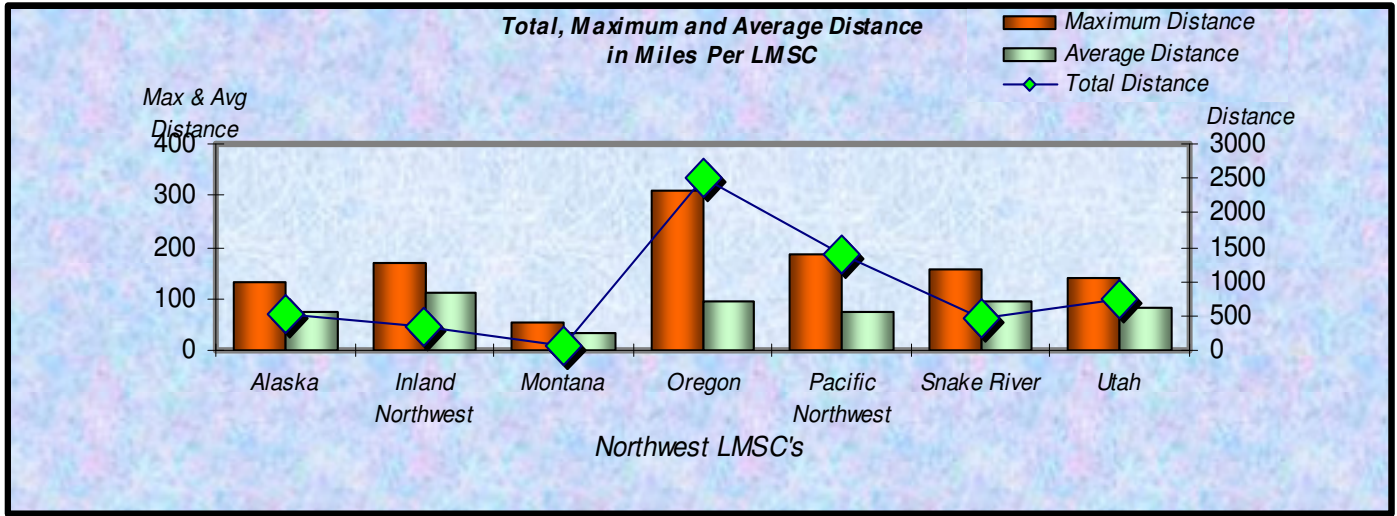

Zone

Number Participants Achieving Distance Milestones Per Zone - 2008

Age Group

Distance Milestones Achieved for Each Age Group - 2008

**% Total Distance  
per Zone**

**% Total Distance  
per Agegroup**

■ Total Distance

Total Distance (Miles) Per LMSC- 2008

**Total, Maximum and Average Distance in Miles Per Zone - 2008**

**Total, Maximum and Average Distance in Miles Per Age Group - 2008**

Number  
Participants

Male / Female Participants Per Zone - 2008

■ Male  
■ Female

Number  
Participants

Male / Female Participants Per Age Group - 2008

■ Male  
■ Female

Male / Female Participants Per LMSC - 2008

LMSC