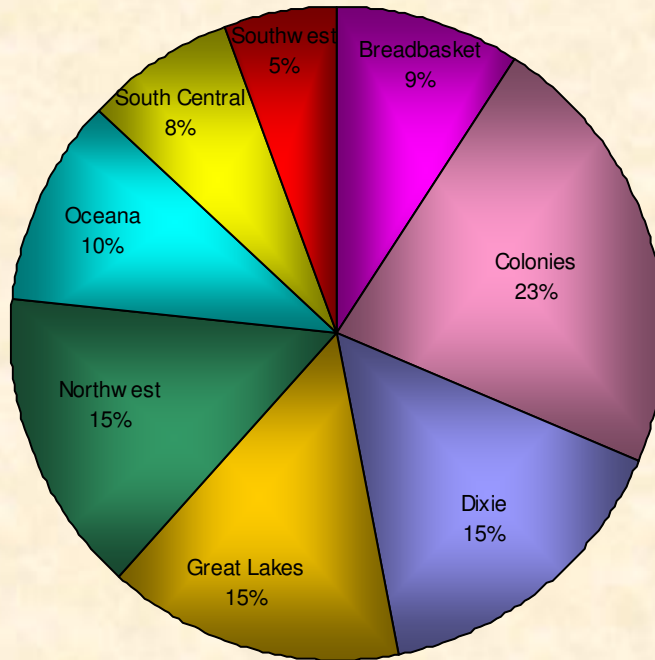

Zone

Number Participants Achieving Distance Milestones Per Zone - 2008

Age Group

Distance Milestones Achieved for Each Age Group - 2008

**% Total Distance  
per Zone**

**% Total Distance  
per Agegroup**

■ Total Distance

Total Distance (Miles) Per LMSC- 2008

**Total, Maximum and Average Distance in Miles Per Zone - 2008**

**Total, Maximum and Average Distance in Miles Per Age Group - 2008**

Number  
Participants

Male / Female Participants Per Zone - 2008

■ Male  
■ Female

Number  
Participants

Male / Female Participants Per Age Group - 2008

■ Male  
■ Female

Male / Female Participants Per LMSC - 2008

LMSC