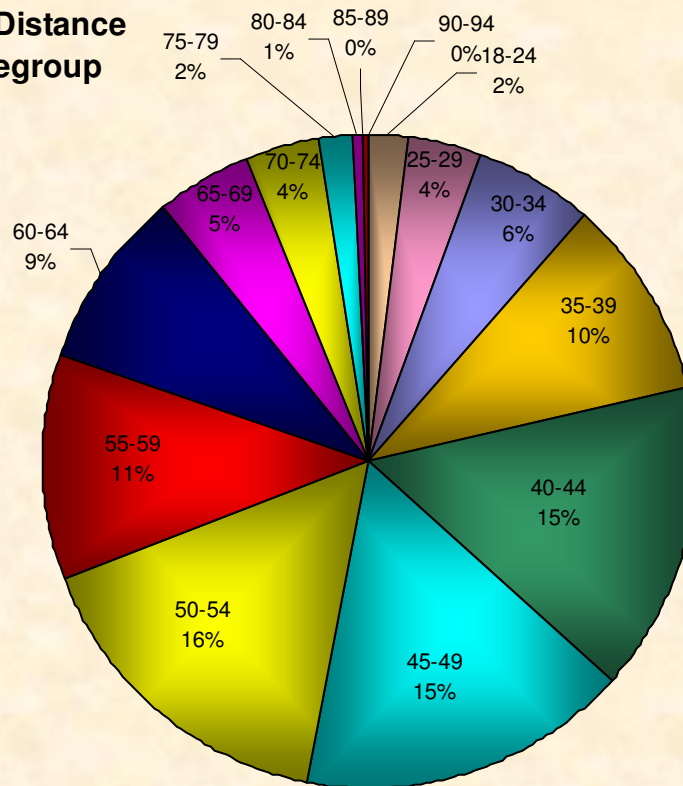

Zone

Number Participants Achieving Distance Milestones Per Zone - 2008

Age Group

Distance Milestones Achieved for Each Age Group - 2008

**% Total Distance  
per Zone**

**% Total Distance  
per Agegroup**

■ Total Distance

Total Distance (Miles) Per LMSC- 2008

**Total, Maximum and Average Distance in Miles Per Zone - 2008**

**Total, Maximum and Average Distance in Miles Per Age Group - 2008**

Number  
Participants

Male / Female Participants Per Zone - 2008

■ Male  
■ Female

Number  
Participants

Male / Female Participants Per Age Group - 2008

■ Male  
■ Female

Male / Female Participants Per LMSC - 2008

LMSC