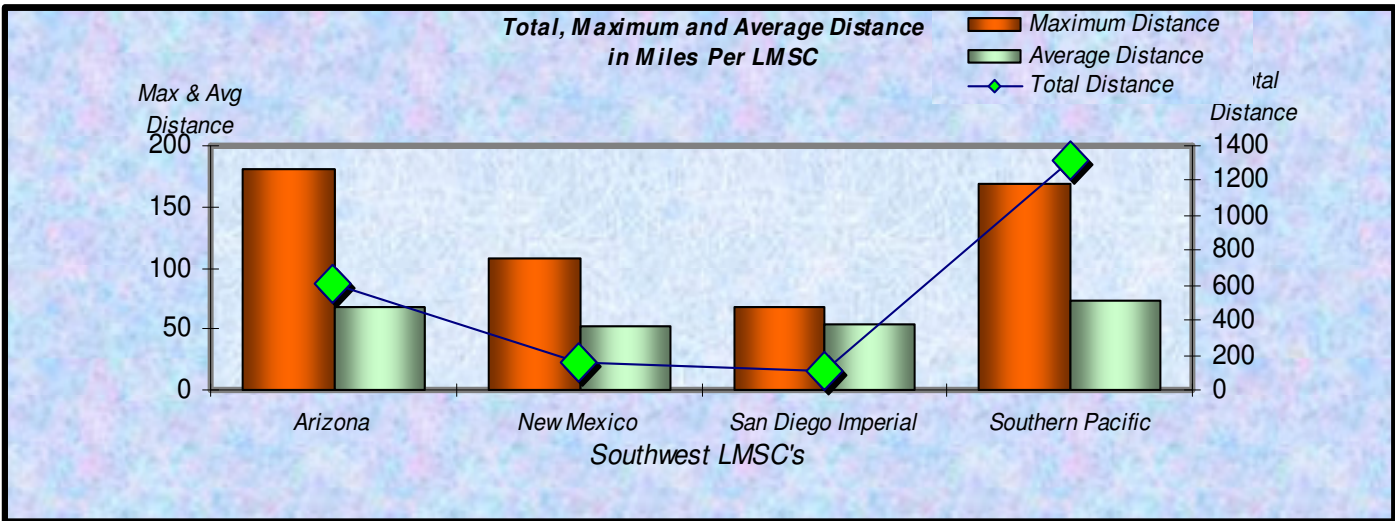

Zone

Number Participants Achieving Distance Milestones Per Zone - 2008

Age Group

Distance Milestones Achieved for Each Age Group - 2008

**% Total Distance  
per Zone**

**% Total Distance  
per Agegroup**

■ Total Distance

Total Distance (Miles) Per LMSC- 2008

**Total, Maximum and Average Distance in Miles Per Zone - 2008**

**Total, Maximum and Average Distance in Miles Per Age Group - 2008**

Number  
Participants

Male / Female Participants Per Zone - 2008

■ Male  
■ Female

Number  
Participants

Male / Female Participants Per Age Group - 2008

■ Male  
■ Female

Male / Female Participants Per LMSC - 2008

LMSC