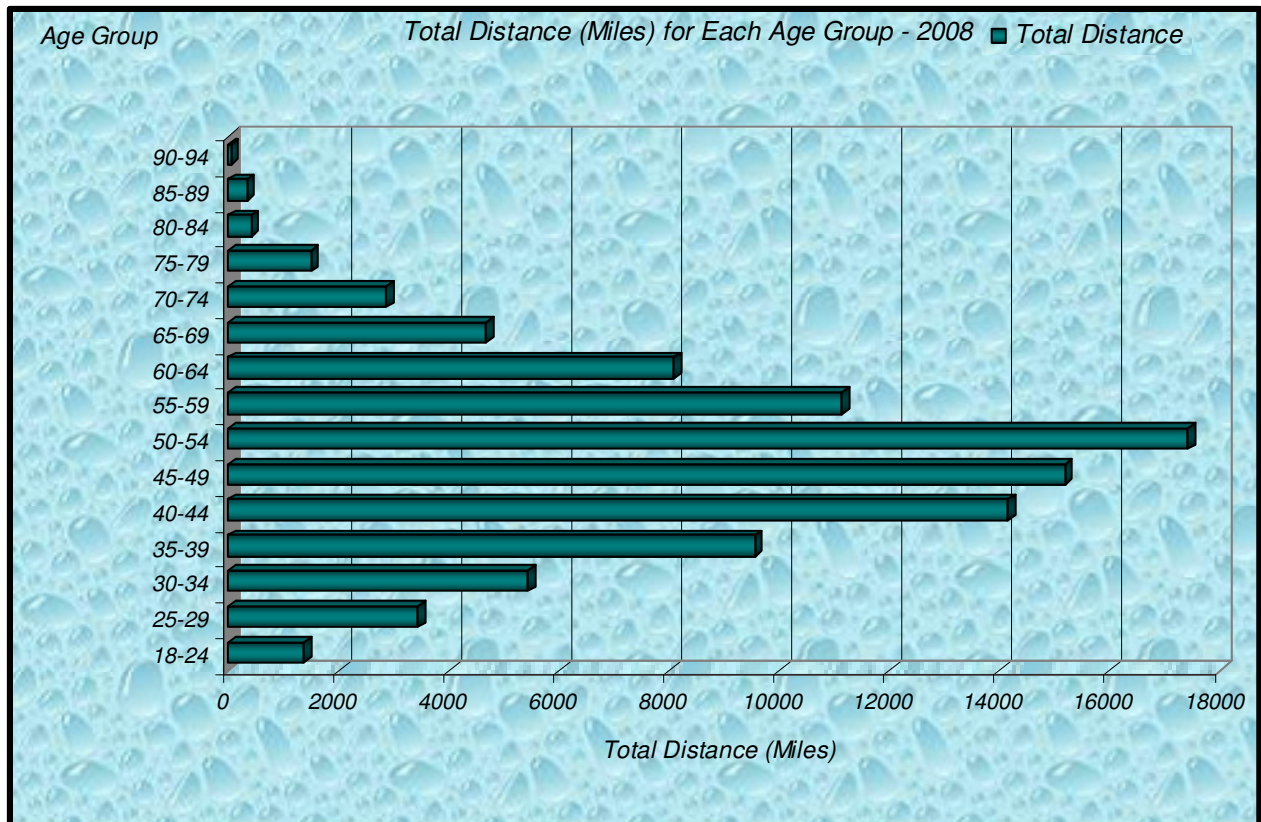

Number Participants Achieving Distance Milestones Per Zone - 2008

Zone

Distance Milestones Achieved for Each Age Group - 2008

Age Group

**% Total Distance  
per Zone**

**% Total Distance  
per Agegroup**

■ Total Distance

**Total, Maximum and Average Distance in Miles Per Zone - 2008**

**Total, Maximum and Average Distance in Miles Per Age Group - 2008**

Number  
Participants

Male / Female Participants Per Zone - 2008

Male  
Female

Number  
Participants

Male / Female Participants Per Age Group - 2008

Male  
Female

Male / Female Participants Per LMSC - 2008

LMSC