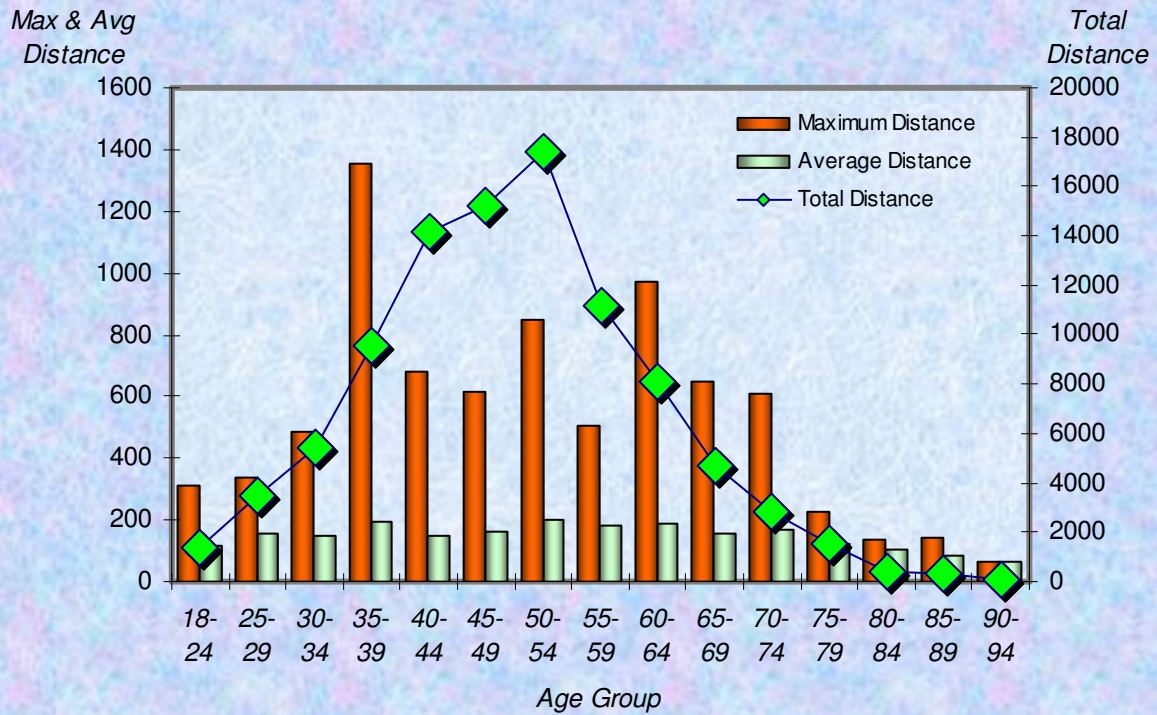

Number Participants Achieving Distance Milestones Per Zone - 2008

Zone

Distance Milestones Achieved for Each Age Group - 2008

Age Group

**% Total Distance  
per Zone**

**% Total Distance  
per Agegroup**

■ Total Distance

**Total, Maximum and Average Distance in Miles Per Zone - 2008**

**Total, Maximum and Average Distance in Miles Per Age Group - 2008**

Number  
Participants

Male / Female Participants Per Zone - 2008

Male  
Female

Number  
Participants

Male / Female Participants Per Age Group - 2008

Male  
Female

Male / Female Participants Per LMSC - 2008

LMSC