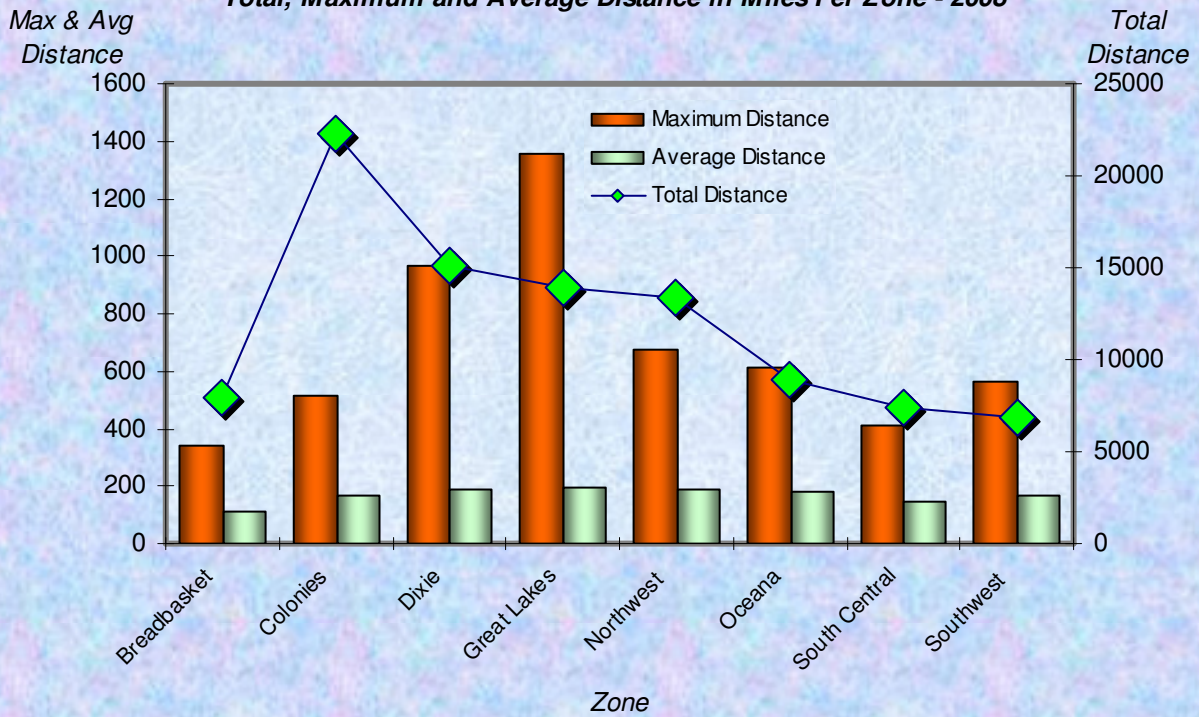

Number Participants Achieving Distance Milestones Per Zone - 2008

Zone

Distance Milestones Achieved for Each Age Group - 2008

Age Group

**% Total Distance  
per Zone**

**% Total Distance  
per Agegroup**

■ Total Distance

**Total, Maximum and Average Distance in Miles Per Zone - 2008**

**Total, Maximum and Average Distance in Miles Per Age Group - 2008**

Number  
Participants

Male / Female Participants Per Zone - 2008

Male  
Female

Number  
Participants

Male / Female Participants Per Age Group - 2008

Male  
Female

Male / Female Participants Per LMSC - 2008

LMSC