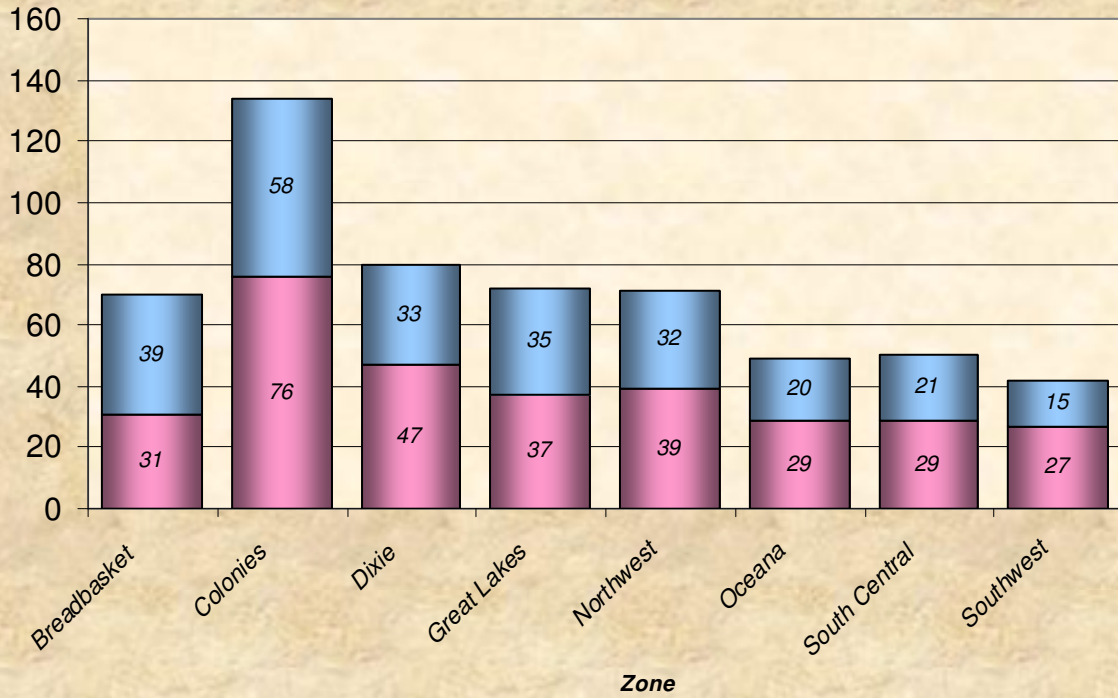

Number Participants Achieving Distance Milestones Per Zone - 2008

Zone

Distance Milestones Achieved for Each Age Group - 2008

Age Group

**% Total Distance  
per Zone**

**% Total Distance  
per Agegroup**

■ Total Distance

**Total, Maximum and Average Distance in Miles Per Zone - 2008**

**Total, Maximum and Average Distance in Miles Per Age Group - 2008**

Number  
Participants

Male / Female Participants Per Zone - 2008

Male  
Female

Number  
Participants

Male / Female Participants Per Age Group - 2008

Male  
Female

Male / Female Participants Per LMSC - 2008

LMSC