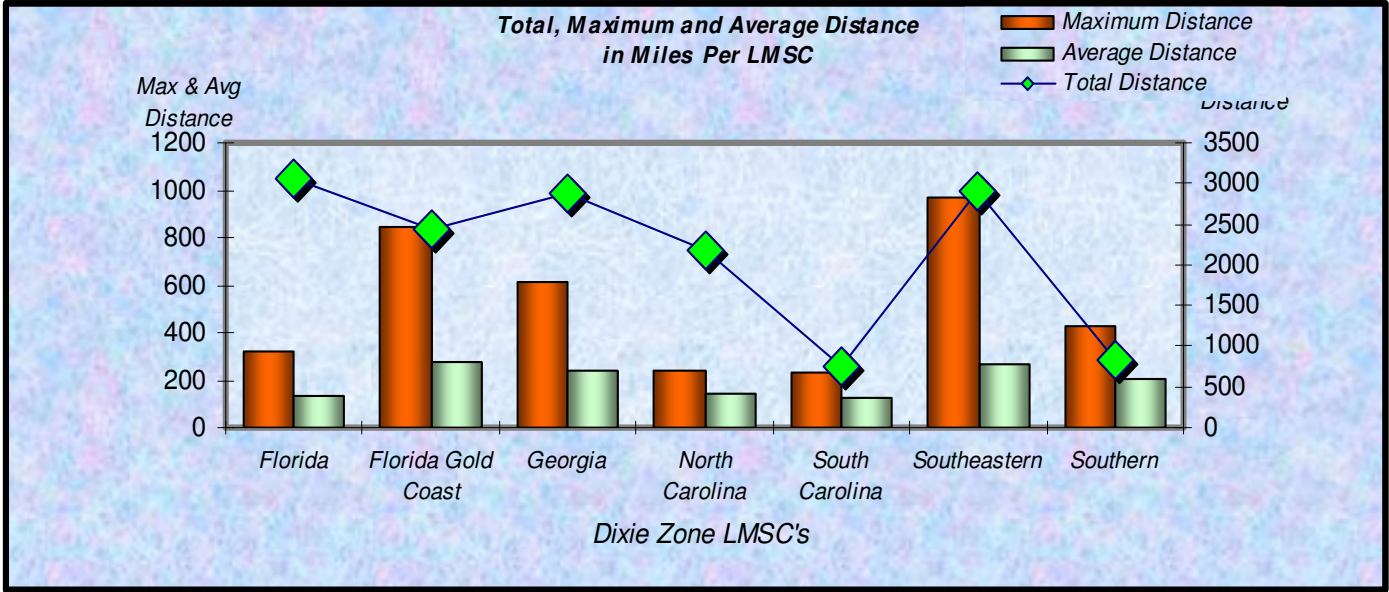

Number Participants Achieving Distance Milestones Per Zone - 2008

Zone

Distance Milestones Achieved for Each Age Group - 2008

Age Group

**% Total Distance  
per Zone**

**% Total Distance  
per Agegroup**

■ Total Distance

**Total, Maximum and Average Distance in Miles Per Zone - 2008**

**Total, Maximum and Average Distance in Miles Per Age Group - 2008**

Number  
Participants

Male / Female Participants Per Zone - 2008

Male  
Female

Number  
Participants

Male / Female Participants Per Age Group - 2008

Male  
Female

Male / Female Participants Per LMSC - 2008

LMSC