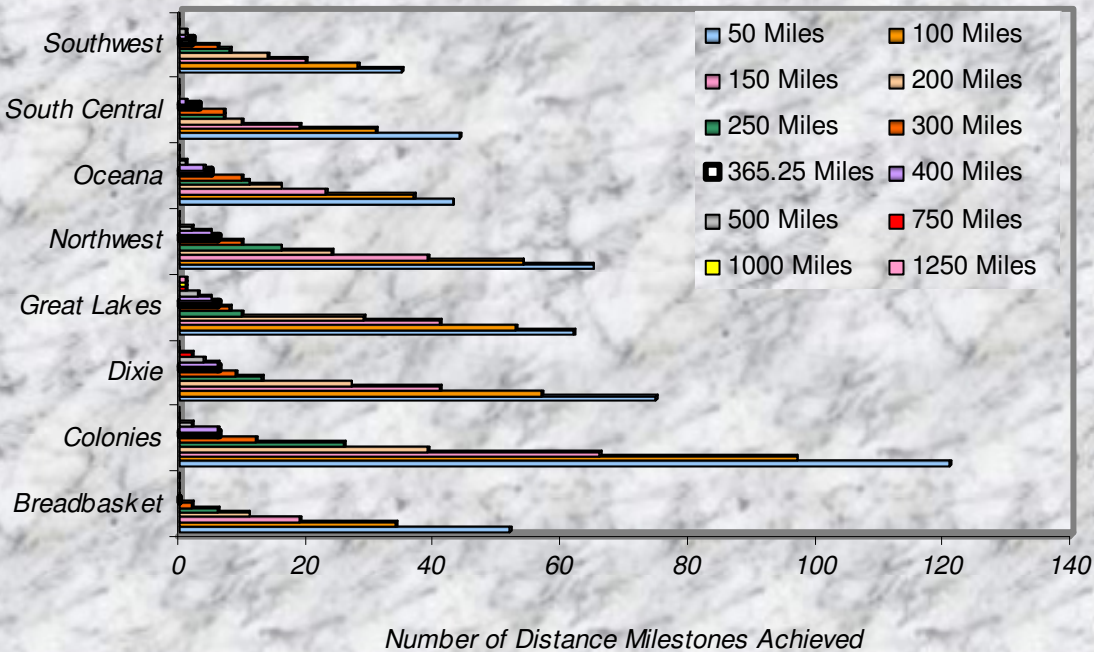

Number Participants Achieving Distance Milestones Per Zone - 2008

Zone

Distance Milestones Achieved for Each Age Group - 2008

Age Group

**% Total Distance  
per Zone**

**% Total Distance  
per Agegroup**

■ Total Distance

**Total, Maximum and Average Distance in Miles Per Zone - 2008**

**Total, Maximum and Average Distance in Miles Per Age Group - 2008**

Number  
Participants

Male / Female Participants Per Zone - 2008

Male  
Female

Number  
Participants

Male / Female Participants Per Age Group - 2008

Male  
Female

Male / Female Participants Per LMSC - 2008

LMSC