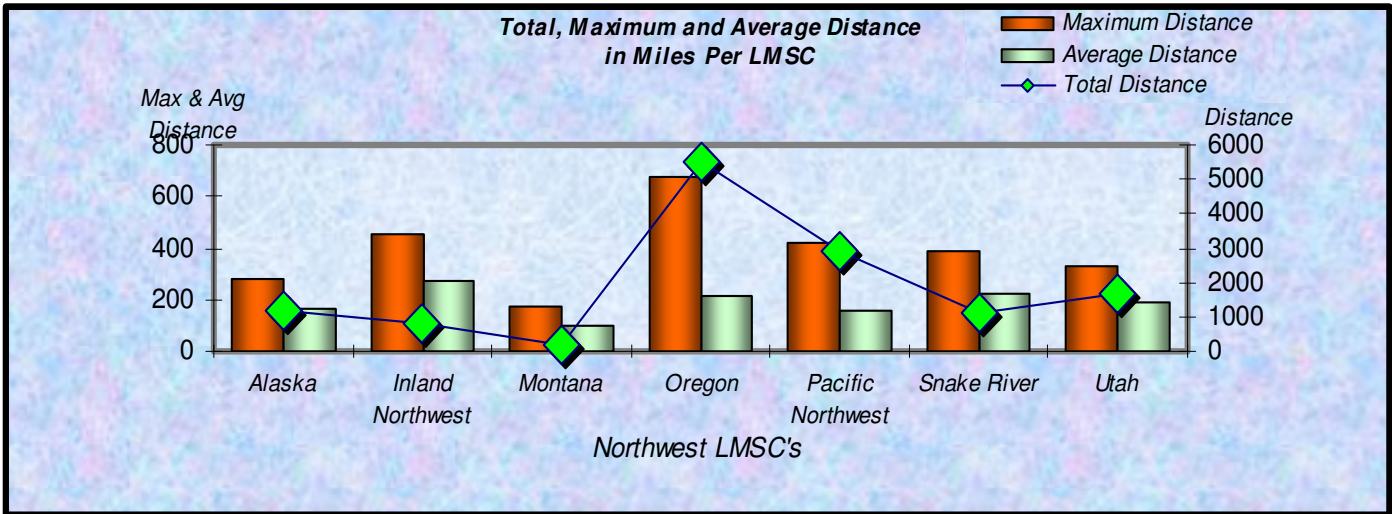

Number Participants Achieving Distance Milestones Per Zone - 2008

Zone

Distance Milestones Achieved for Each Age Group - 2008

Age Group

**% Total Distance  
per Zone**

**% Total Distance  
per Agegroup**

■ Total Distance

**Total, Maximum and Average Distance in Miles Per Zone - 2008**

**Total, Maximum and Average Distance in Miles Per Age Group - 2008**

Number  
Participants

Male / Female Participants Per Zone - 2008

Male  
Female

Number  
Participants

Male / Female Participants Per Age Group - 2008

Male  
Female

Male / Female Participants Per LMSC - 2008

LMSC