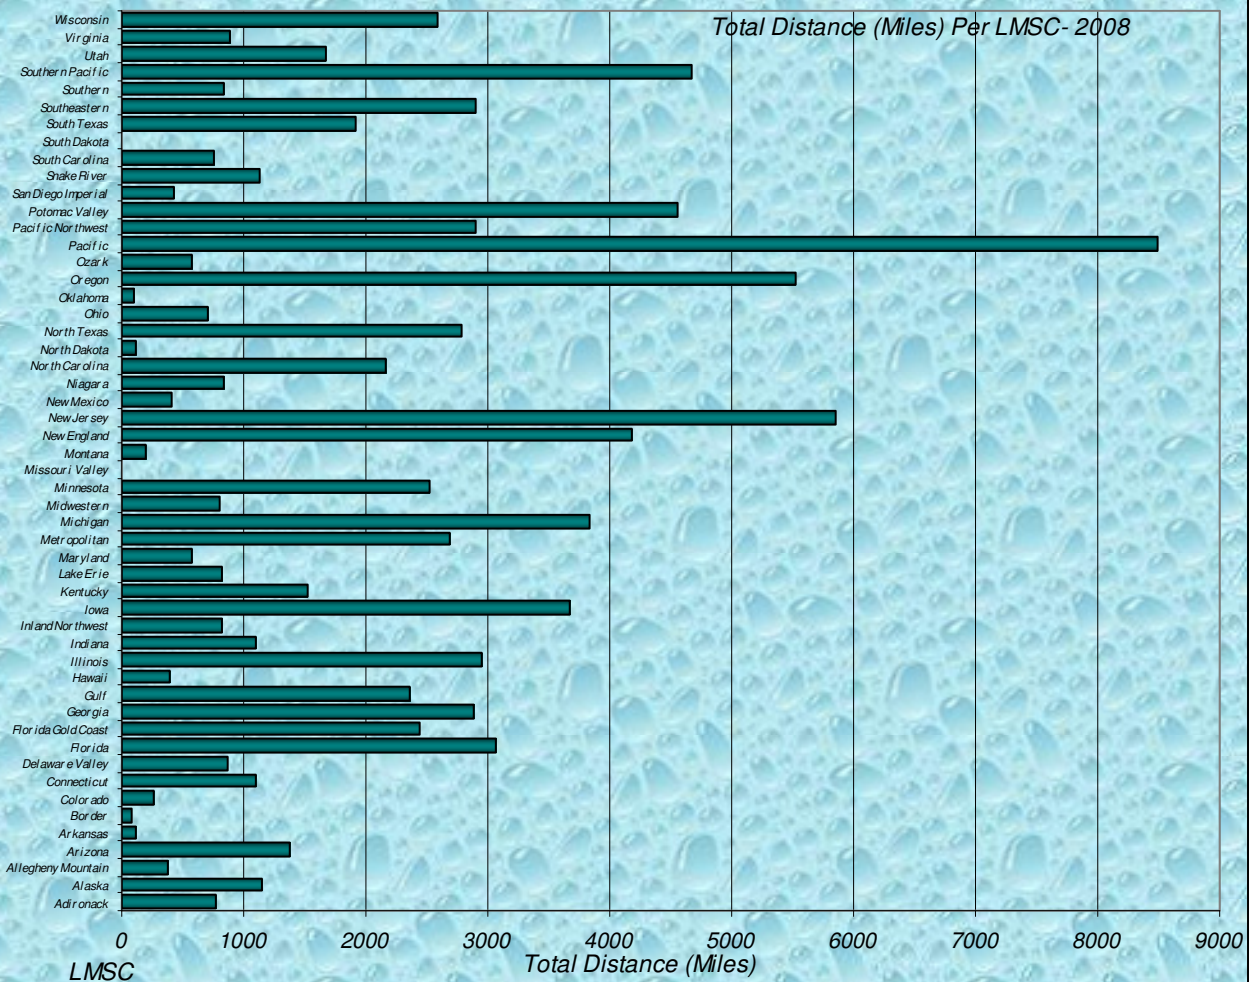

Number Participants Achieving Distance Milestones Per Zone - 2008

Zone

Distance Milestones Achieved for Each Age Group - 2008

Age Group

**% Total Distance  
per Zone**

**% Total Distance  
per Agegroup**

■ Total Distance

**Total, Maximum and Average Distance in Miles Per Zone - 2008**

**Total, Maximum and Average Distance in Miles Per Age Group - 2008**

Number  
Participants

Male / Female Participants Per Zone - 2008

Male  
Female

Number  
Participants

Male / Female Participants Per Age Group - 2008

Male  
Female

Male / Female Participants Per LMSC - 2008

LMSC