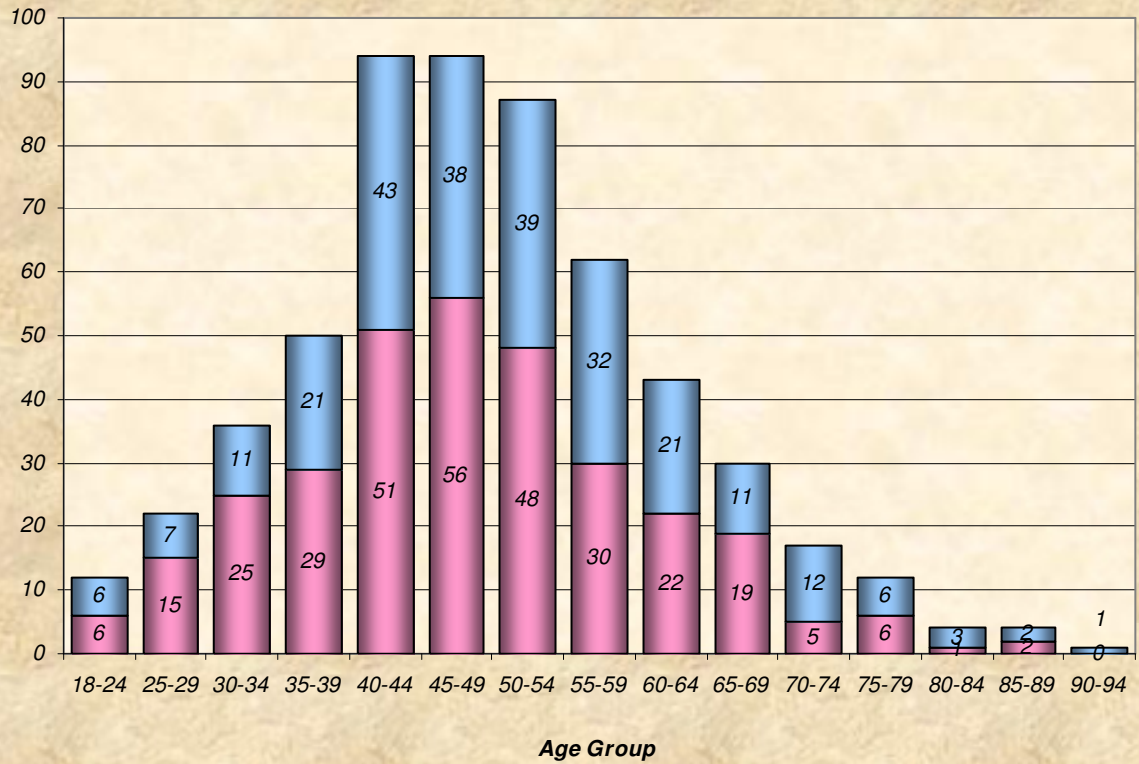

Number Participants Achieving Distance Milestones Per Zone - 2008

Zone

Distance Milestones Achieved for Each Age Group - 2008

Age Group

**% Total Distance  
per Zone**

**% Total Distance  
per Agegroup**

■ Total Distance

**Total, Maximum and Average Distance in Miles Per Zone - 2008**

**Total, Maximum and Average Distance in Miles Per Age Group - 2008**

Number  
Participants

Male / Female Participants Per Zone - 2008

Male  
Female

Number  
Participants

Male / Female Participants Per Age Group - 2008

Male  
Female

Male / Female Participants Per LMSC - 2008

LMSC