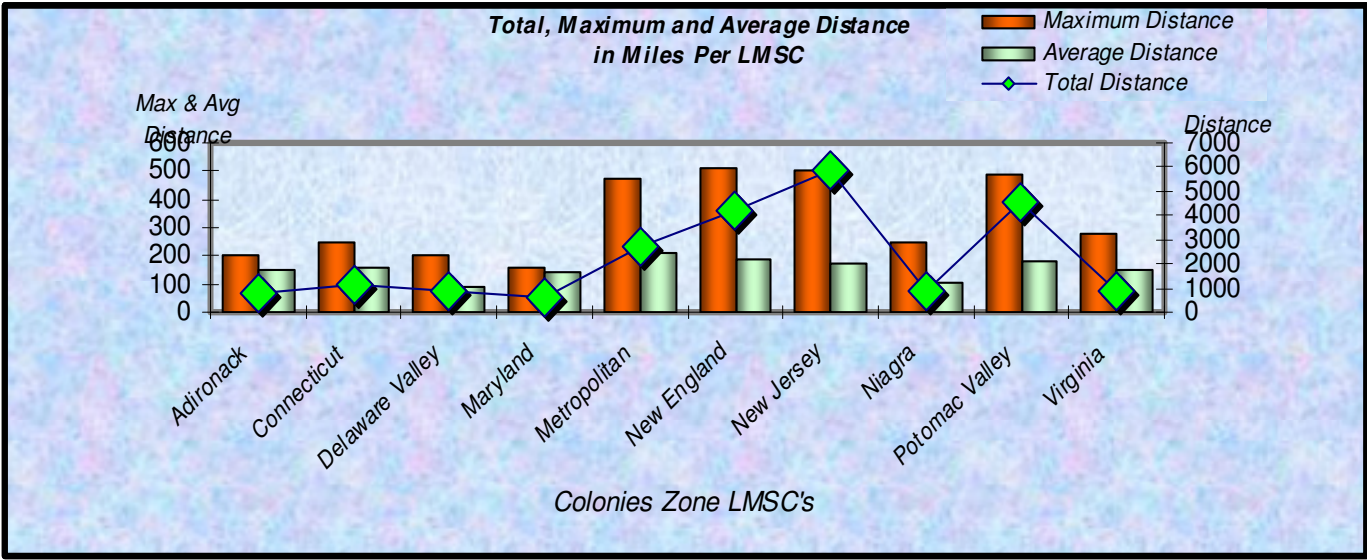

Number Participants Achieving Distance Milestones Per Zone - 2008

Zone

Distance Milestones Achieved for Each Age Group - 2008

Age Group

**% Total Distance  
per Zone**

**% Total Distance  
per Agegroup**

■ Total Distance

**Total, Maximum and Average Distance in Miles Per Zone - 2008**

**Total, Maximum and Average Distance in Miles Per Age Group - 2008**

Number  
Participants

Male / Female Participants Per Zone - 2008

Male  
Female

Number  
Participants

Male / Female Participants Per Age Group - 2008

Male  
Female

Male / Female Participants Per LMSC - 2008

LMSC