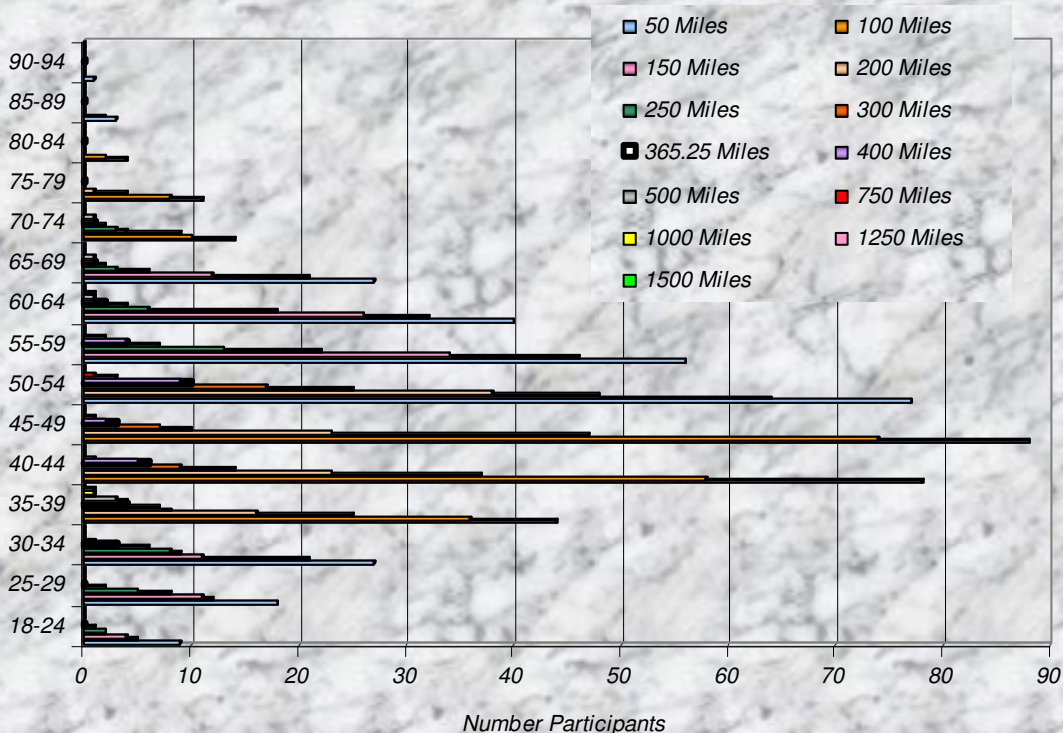

Number Participants Achieving Distance Milestones Per Zone - 2008

Zone

Distance Milestones Achieved for Each Age Group - 2008

Age Group

**% Total Distance  
per Zone**

**% Total Distance  
per Agegroup**

■ Total Distance

**Total, Maximum and Average Distance in Miles Per Zone - 2008**

**Total, Maximum and Average Distance in Miles Per Age Group - 2008**

Number  
Participants

Male / Female Participants Per Zone - 2008

Male  
Female

Number  
Participants

Male / Female Participants Per Age Group - 2008

Male  
Female

Male / Female Participants Per LMSC - 2008

LMSC