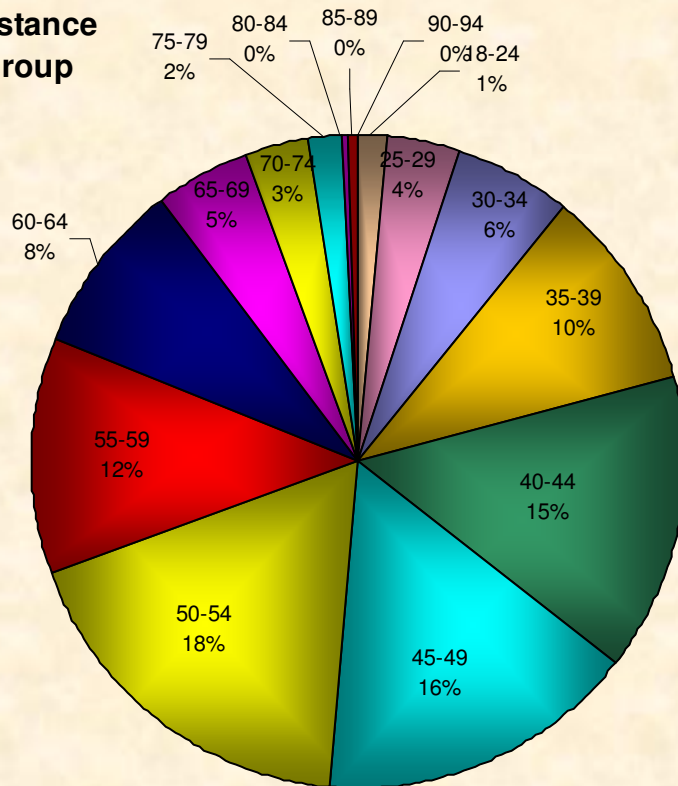

Number Participants Achieving Distance Milestones Per Zone - 2008

Zone

Distance Milestones Achieved for Each Age Group - 2008

Age Group

**% Total Distance  
per Zone**

**% Total Distance  
per Agegroup**

■ Total Distance

**Total, Maximum and Average Distance in Miles Per Zone - 2008**

**Total, Maximum and Average Distance in Miles Per Age Group - 2008**

Number  
Participants

Male / Female Participants Per Zone - 2008

Male  
Female

Number  
Participants

Male / Female Participants Per Age Group - 2008

Male  
Female

Male / Female Participants Per LMSC - 2008

LMSC