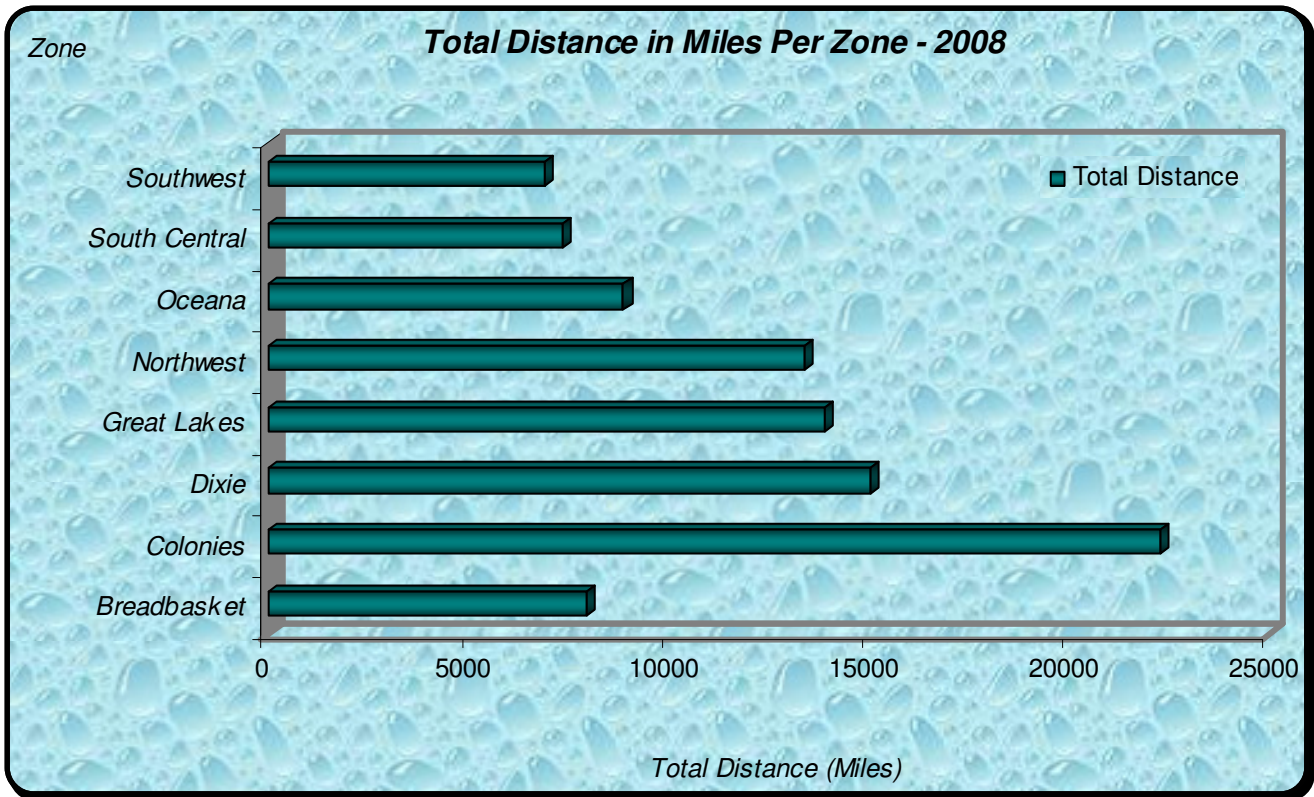

Number Participants Achieving Distance Milestones Per Zone - 2008

Zone

Distance Milestones Achieved for Each Age Group - 2008

Age Group

**% Total Distance  
per Zone**

**% Total Distance  
per Agegroup**

■ Total Distance

**Total, Maximum and Average Distance in Miles Per Zone - 2008**

**Total, Maximum and Average Distance in Miles Per Age Group - 2008**

Number  
Participants

Male / Female Participants Per Zone - 2008

Male  
Female