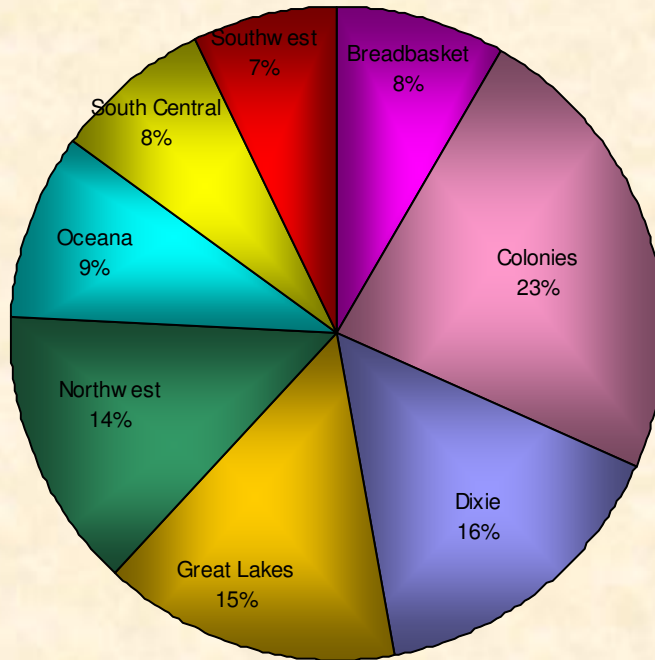

Number Participants Achieving Distance Milestones Per Zone - 2008

Zone

Distance Milestones Achieved for Each Age Group - 2008

Age Group

**% Total Distance  
per Zone**

**% Total Distance  
per Agegroup**

■ Total Distance

**Total, Maximum and Average Distance in Miles Per Zone - 2008**

**Total, Maximum and Average Distance in Miles Per Age Group - 2008**

Number  
Participants

Male / Female Participants Per Zone - 2008

Male  
Female

Number  
Participants

Male / Female Participants Per Age Group - 2008

Male  
Female

Male / Female Participants Per LMSC - 2008

LMSC