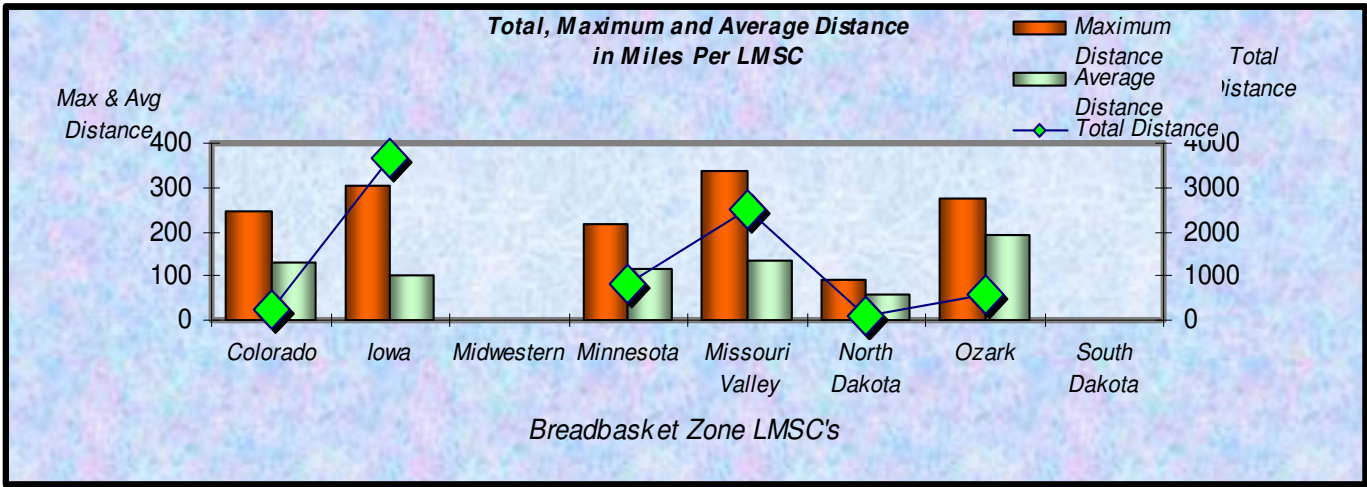

Number Participants Achieving Distance Milestones Per Zone - 2008

Zone

Distance Milestones Achieved for Each Age Group - 2008

Age Group

**% Total Distance  
per Zone**

**% Total Distance  
per Agegroup**

■ Total Distance

**Total, Maximum and Average Distance in Miles Per Zone - 2008**

**Total, Maximum and Average Distance in Miles Per Age Group - 2008**

Number  
Participants

Male / Female Participants Per Zone - 2008

Male  
Female