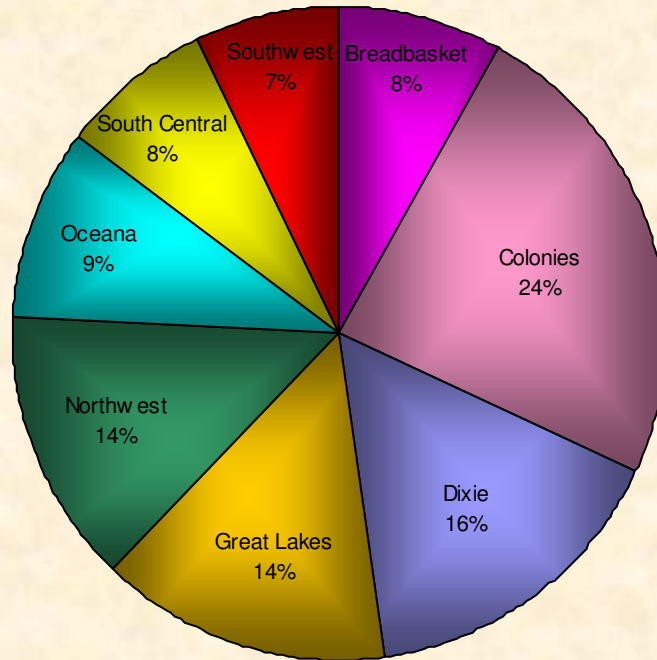

**% Total Distance  
per Zone**

**% Total Distance  
per Agegroup**

Zone

### Total Distance in Miles Per Zone - 2008

Age Group

Number  
Participants

Male / Female Participants Per Zone - 2008

Male  
Female

Number  
Participants

Male / Female Participants Per Age Group - 2008

Male  
Female

Male / Female Participants Per LMSC - 2008

LMSC