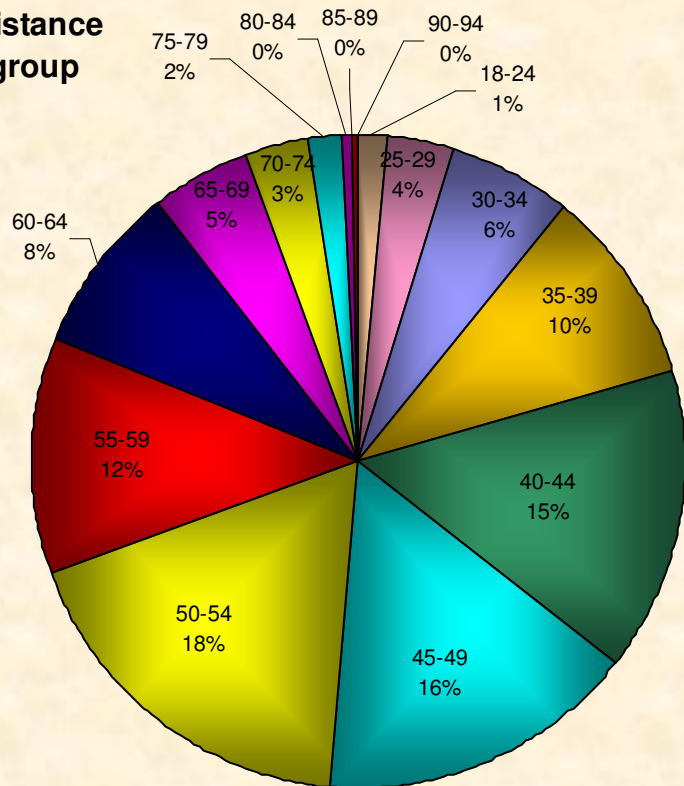

**% Total Distance  
per Zone**

**% Total Distance  
per Agegroup**

Zone

### Total Distance in Miles Per Zone - 2008

Age Group

Number  
Participants

Male / Female Participants Per Zone - 2008

Male  
Female

Number  
Participants

Male / Female Participants Per Age Group - 2008

Male  
Female

Male / Female Participants Per LMSC - 2008

LMSC