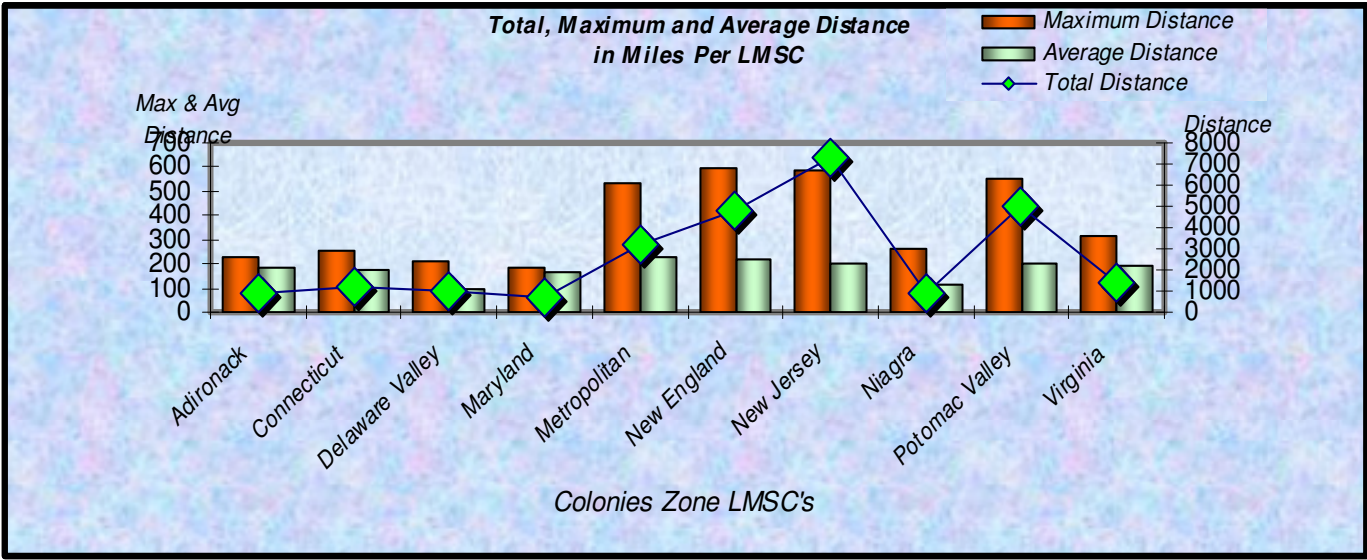

### Total Distance (Miles) for Each Age Group - 2008

■ Total Distance

**Total, Maximum and Average Distance in Miles Per Zone - 2008**

**Total, Maximum and Average Distance in Miles Per Age Group - 2008**

Number  
Participants

Male / Female Participants Per Zone - 2008

Male  
Female

Number  
Participants

Male / Female Participants Per Age Group - 2008

Male  
Female

Male / Female Participants Per LMSC - 2008

LMSC