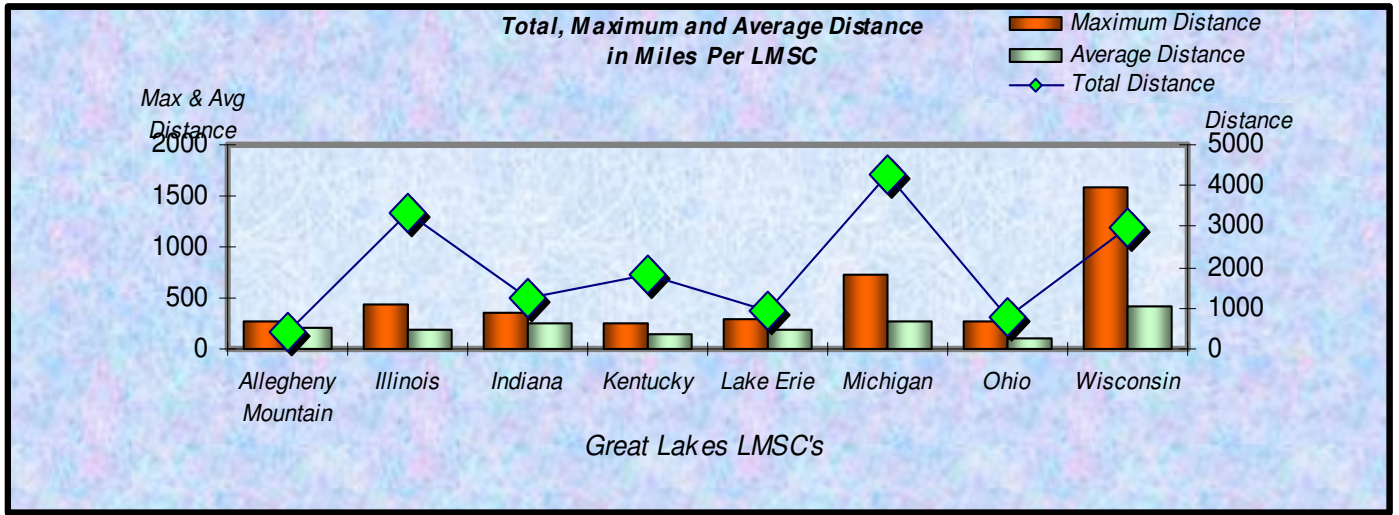

**% Total Distance  
per Zone**

**% Total Distance  
per Agegroup**

Zone

### Total Distance (Miles) for Each Age Group - 2008

■ Total Distance

**Total, Maximum and Average Distance in Miles Per Zone - 2008**

**Total, Maximum and Average Distance in Miles Per Age Group - 2008**

Number  
Participants

Male / Female Participants Per Zone - 2008

Male  
Female

Number  
Participants

Male / Female Participants Per Age Group - 2008

Male  
Female

Male / Female Participants Per LMSC - 2008

LMSC