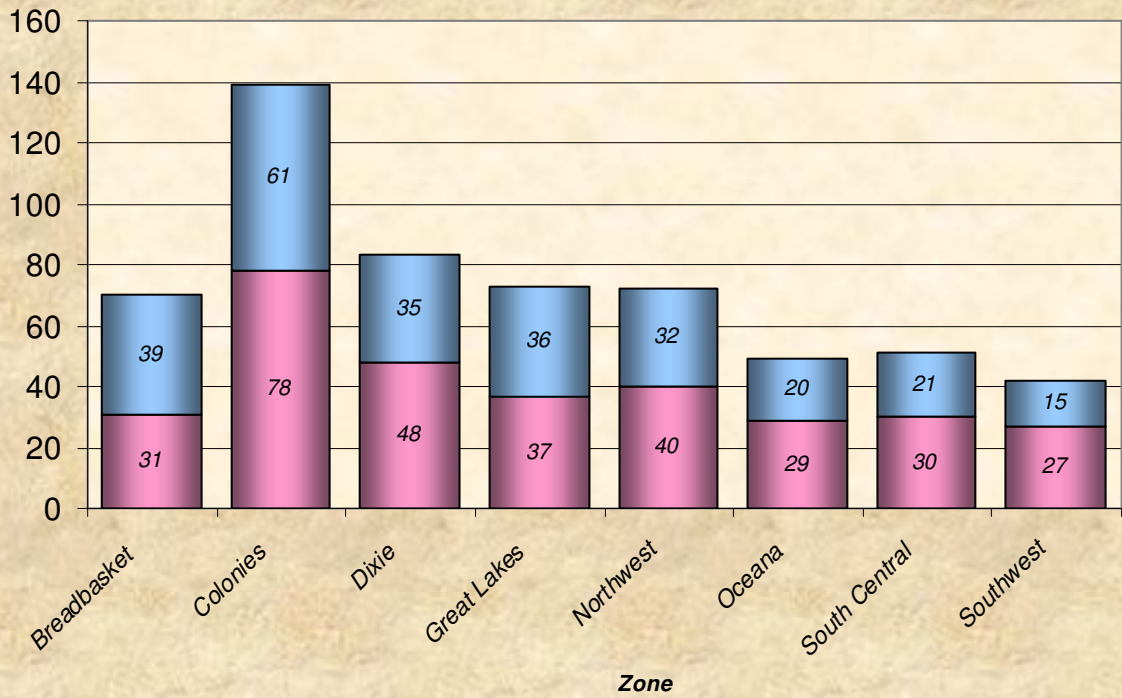

**% Total Distance  
per Zone**

**% Total Distance  
per Agegroup**

Zone

### Total Distance (Miles) for Each Age Group - 2008

■ Total Distance

**Total, Maximum and Average Distance in Miles Per Zone - 2008**

**Total, Maximum and Average Distance in Miles Per Age Group - 2008**

Number  
Participants

Male / Female Participants Per Zone - 2008

Male  
Female

Number  
Participants

Male / Female Participants Per Age Group - 2008

Male  
Female

Male / Female Participants Per LMSC - 2008

LMSC