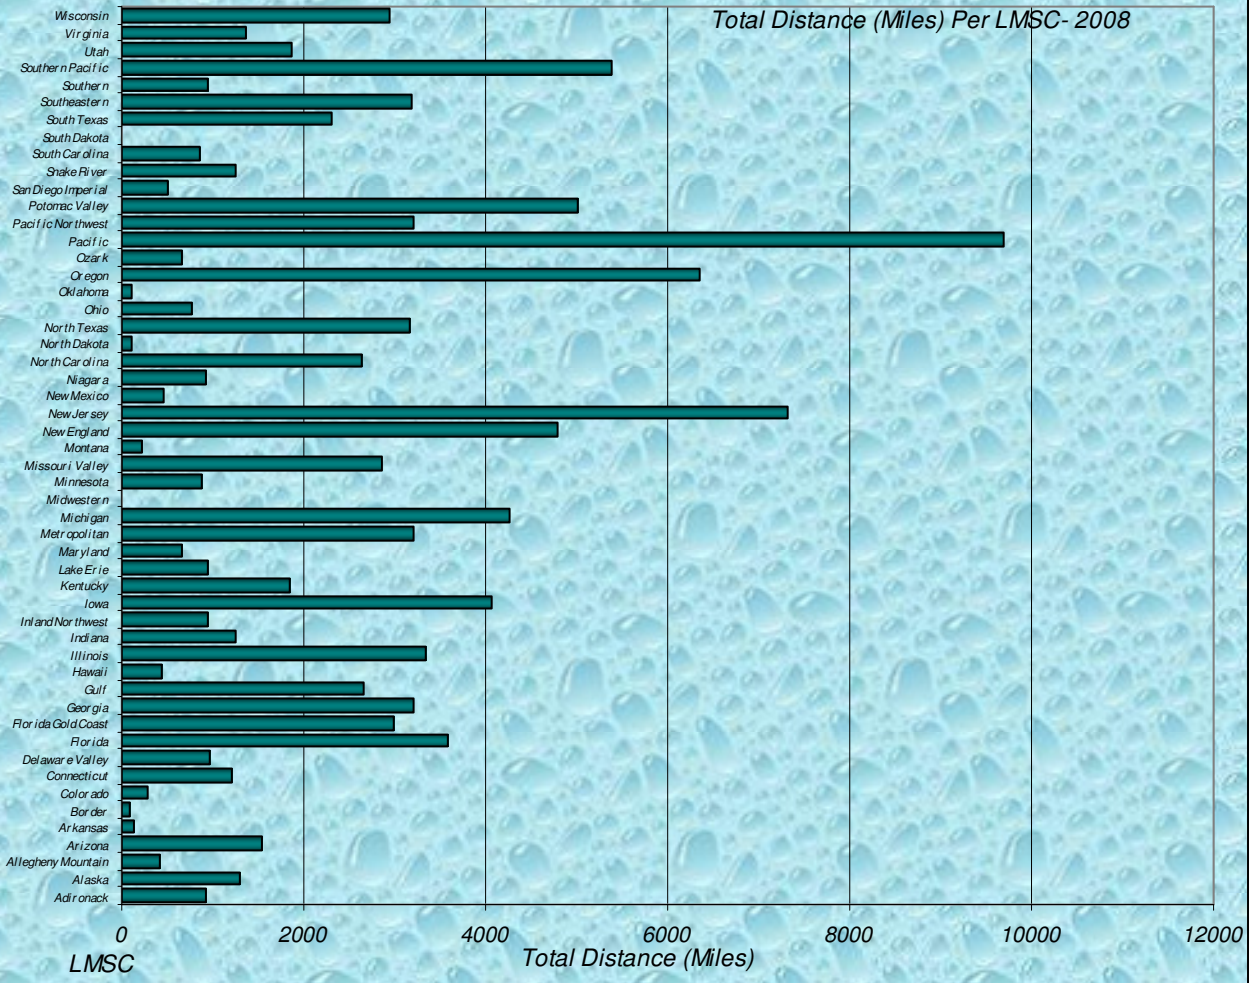

### Total Distance in Miles Per Zone - 2008

Age Group

### Total Distance (Miles) for Each Age Group - 2008

■ Total Distance

**Total, Maximum and Average Distance in Miles Per Zone - 2008**

**Total, Maximum and Average Distance in Miles Per Age Group - 2008**

Number  
Participants

Male / Female Participants Per Zone - 2008

Male  
Female

Number  
Participants

Male / Female Participants Per Age Group - 2008

Male  
Female

Male / Female Participants Per LMSC - 2008

LMSC