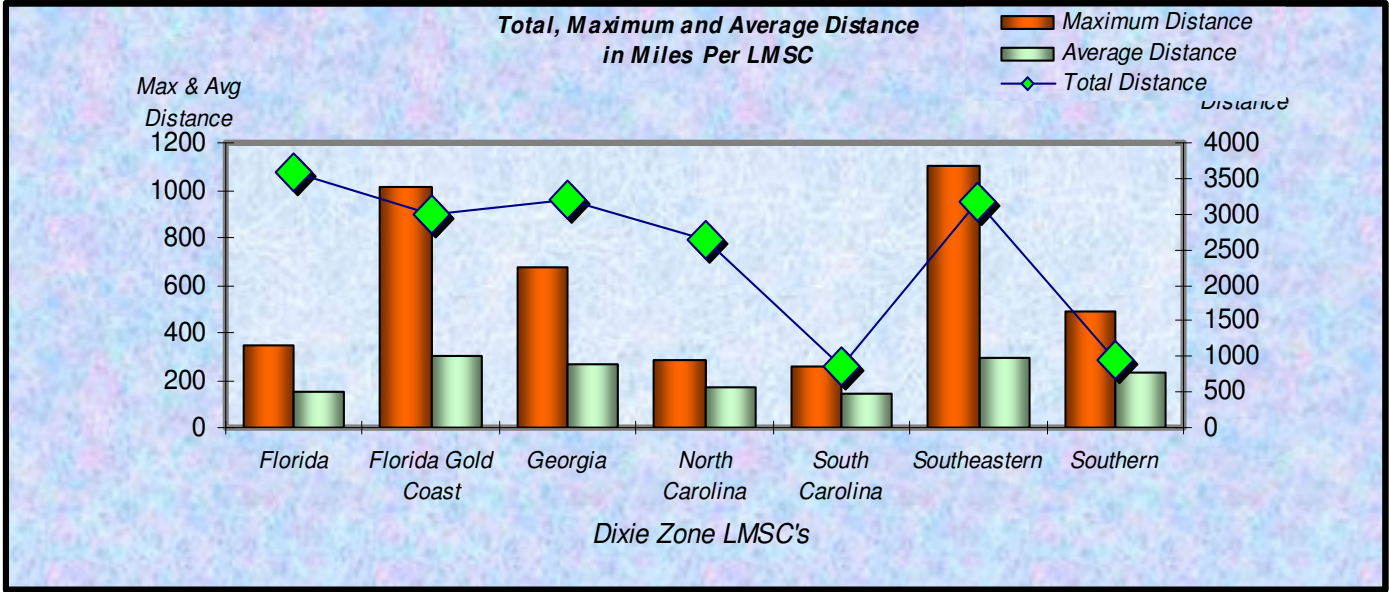

### Total Distance (Miles) for Each Age Group - 2008

■ Total Distance

**Total, Maximum and Average Distance in Miles Per Zone - 2008**

**Total, Maximum and Average Distance in Miles Per Age Group - 2008**

Number  
Participants

Male / Female Participants Per Zone - 2008

Male  
Female

Number  
Participants

Male / Female Participants Per Age Group - 2008

Male  
Female

Male / Female Participants Per LMSC - 2008

LMSC