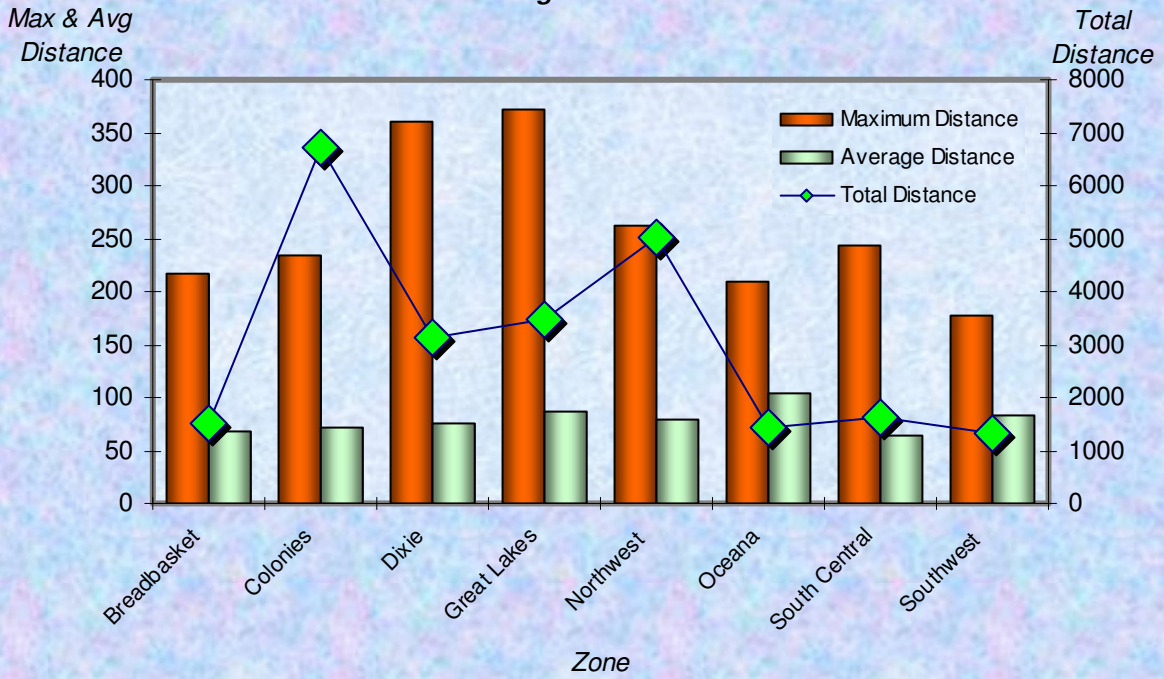

Zone

Number Participants Achieving Distance Milestones Per Zone March 2007

Age Group

Distance Milestones Achieved for Each Age Group March 2007

**% Total Distance
per Zone**

**% Total Distance
per Agegroup**

Total Distance (Miles) through March 2007 Per LMSC

Total Distance

LMSC

Total, Maximum and Average Distance in Miles Per Zone through March 2007

Total, Maximum and Average Distance in Miles Per Age Group through March 2007

Number
Participants

Male / Female Participants Per Zone March 2007

Male
Female

Number
Participants

Male / Female Participants Per Age Group March 2007

Male
Female

Male / Female Participants Per LMSC March 2007