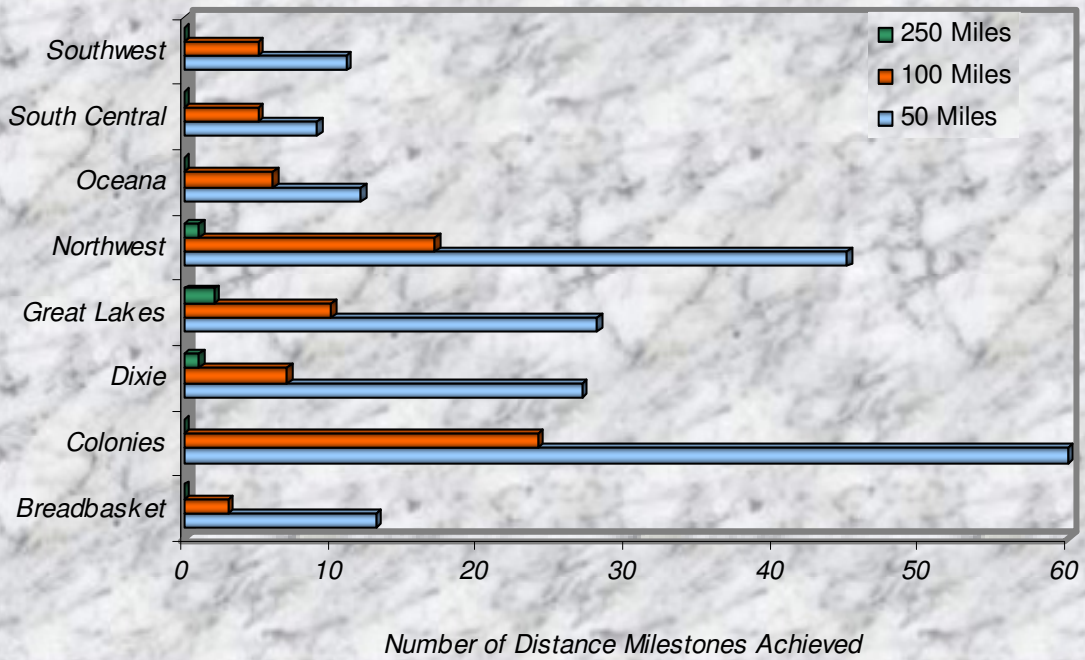

Zone

Number Participants Achieving Distance Milestones Per Zone March 2007

Age Group

Distance Milestones Achieved for Each Age Group March 2007

**% Total Distance
per Zone**

**% Total Distance
per Agegroup**

Total Distance (Miles) through March 2007 Per LMSC

Total Distance

LMSC

Total, Maximum and Average Distance in Miles Per Zone through March 2007

Total, Maximum and Average Distance in Miles Per Age Group through March 2007