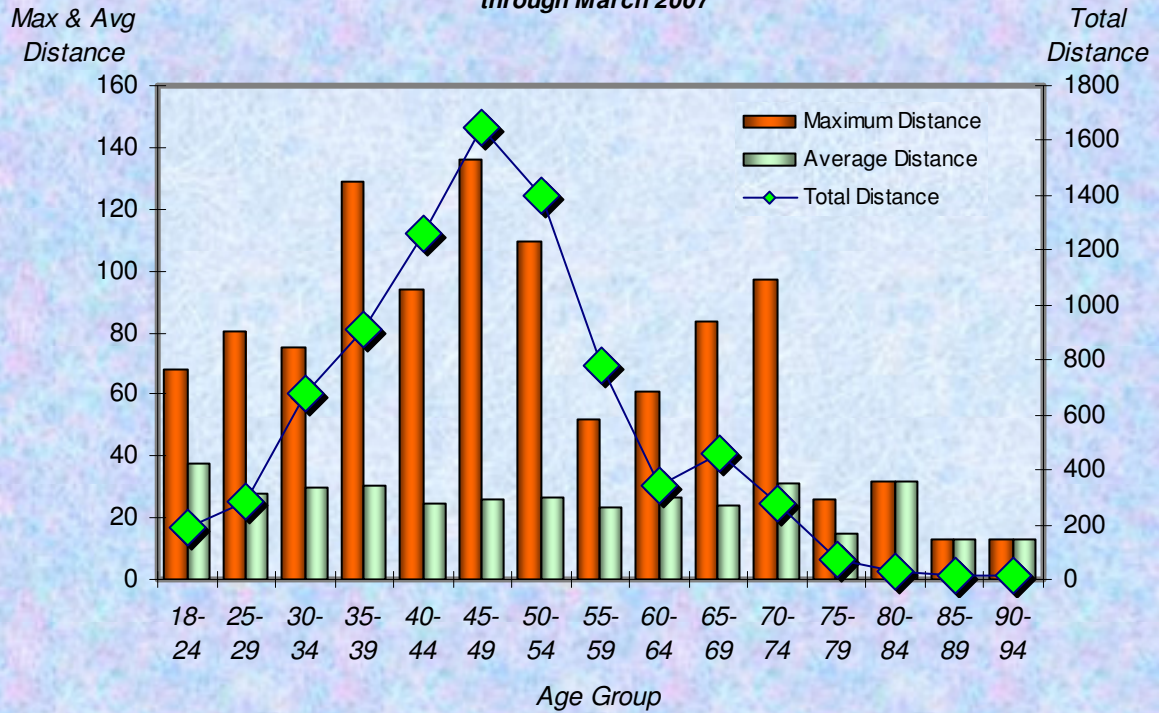

Zone

Number Participants Achieving Distance Milestones Per Zone March 2007

Age Group

Distance Milestones Achieved for Each Age Group March 2007

**% Total Distance
per Zone**

**% Total Distance
per Agegroup**

Total Distance (Miles) through March 2007 Per LMSC

Total Distance

LMSC

Total, Maximum and Average Distance in Miles Per Zone through March 2007

Total, Maximum and Average Distance in Miles Per Age Group through March 2007

Number
Participants

Male / Female Participants Per Zone March 2007

Male
Female

Number
Participants

Male / Female Participants Per Age Group March 2007

Male
Female

Male / Female Participants Per LMSC March 2007