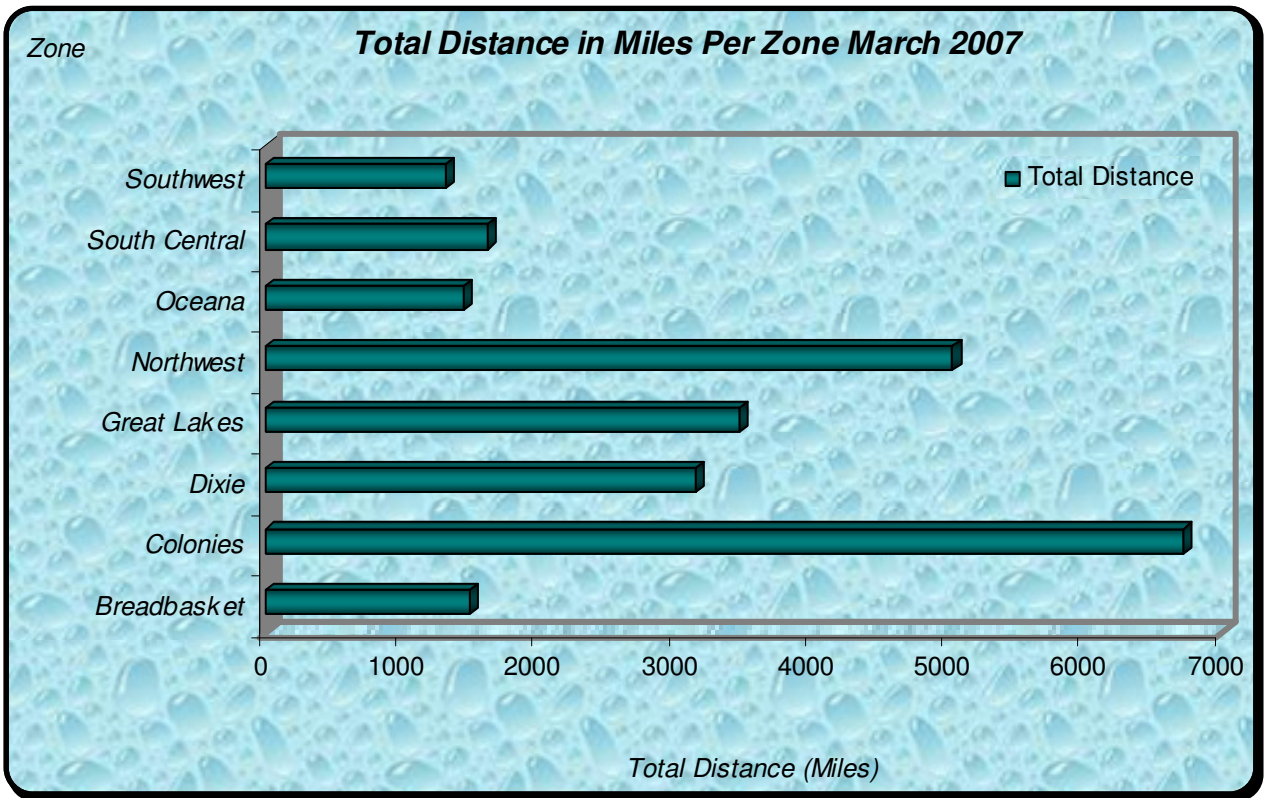

Zone

Number Participants Achieving Distance Milestones Per Zone March 2007

Age Group

Distance Milestones Achieved for Each Age Group March 2007

**% Total Distance
per Zone**

**% Total Distance
per Agegroup**

Total Distance (Miles) through March 2007 Per LMSC

Total Distance

LMSC

Total, Maximum and Average Distance in Miles Per Zone through March 2007

Total, Maximum and Average Distance in Miles Per Age Group through March 2007