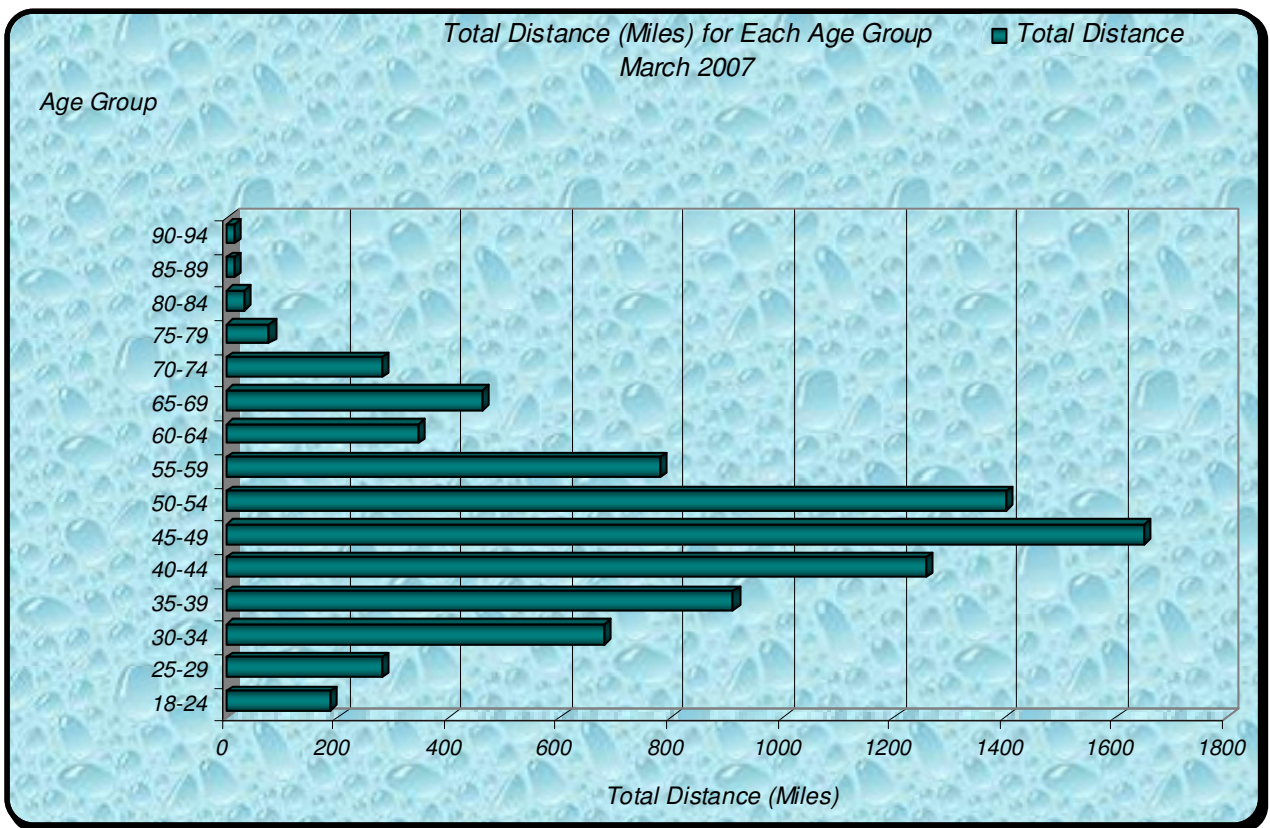

Zone

Number Participants Achieving Distance Milestones Per Zone March 2007

Age Group

Distance Milestones Achieved for Each Age Group March 2007

**% Total Distance
per Zone**

**% Total Distance
per Agegroup**

Total Distance (Miles) through March 2007 Per LMSC

Total Distance

LMSC

Total, Maximum and Average Distance in Miles Per Zone through March 2007

Total, Maximum and Average Distance in Miles Per Age Group through March 2007

Number
Participants

Male / Female Participants Per Zone March 2007

Male
Female

Number
Participants

Male / Female Participants Per Age Group March 2007

Male
Female

Male / Female Participants Per LMSC March 2007