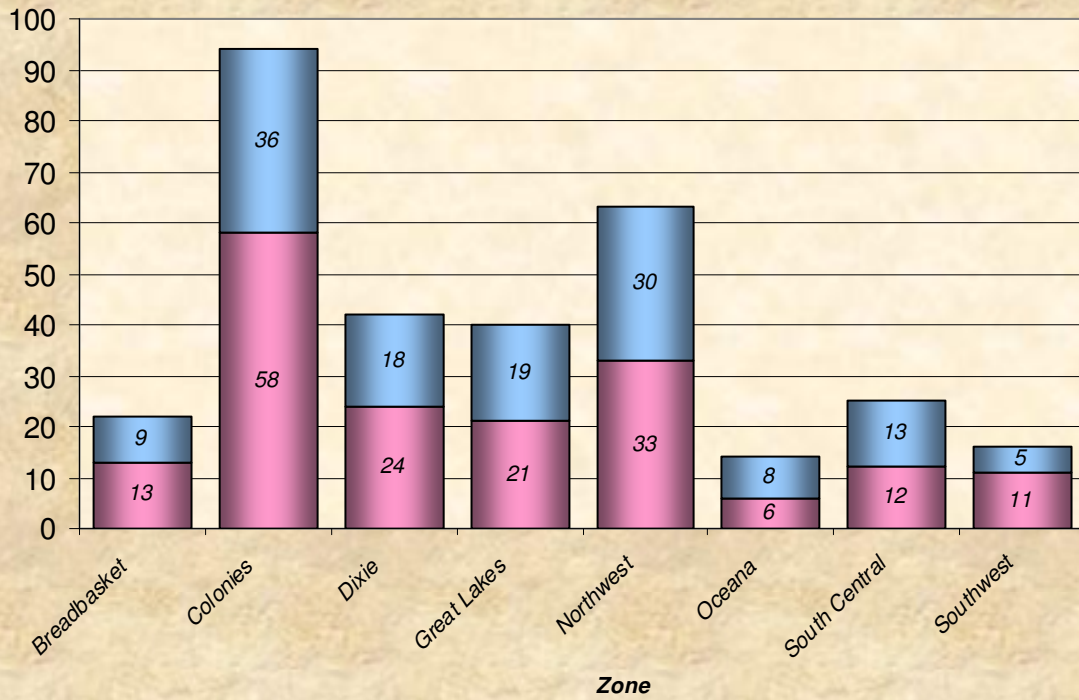

Zone

Number Participants Achieving Distance Milestones Per Zone March 2007

Age Group

Distance Milestones Achieved for Each Age Group March 2007

**% Total Distance
per Zone**

**% Total Distance
per Agegroup**

Total Distance (Miles) through March 2007 Per LMSC

Total Distance

LMSC

Total, Maximum and Average Distance in Miles Per Zone through March 2007

Total, Maximum and Average Distance in Miles Per Age Group through March 2007

Number
Participants

Male / Female Participants Per Zone March 2007

Male
Female

Number
Participants

Male / Female Participants Per Age Group March 2007

Male
Female

Male / Female Participants Per LMSC March 2007