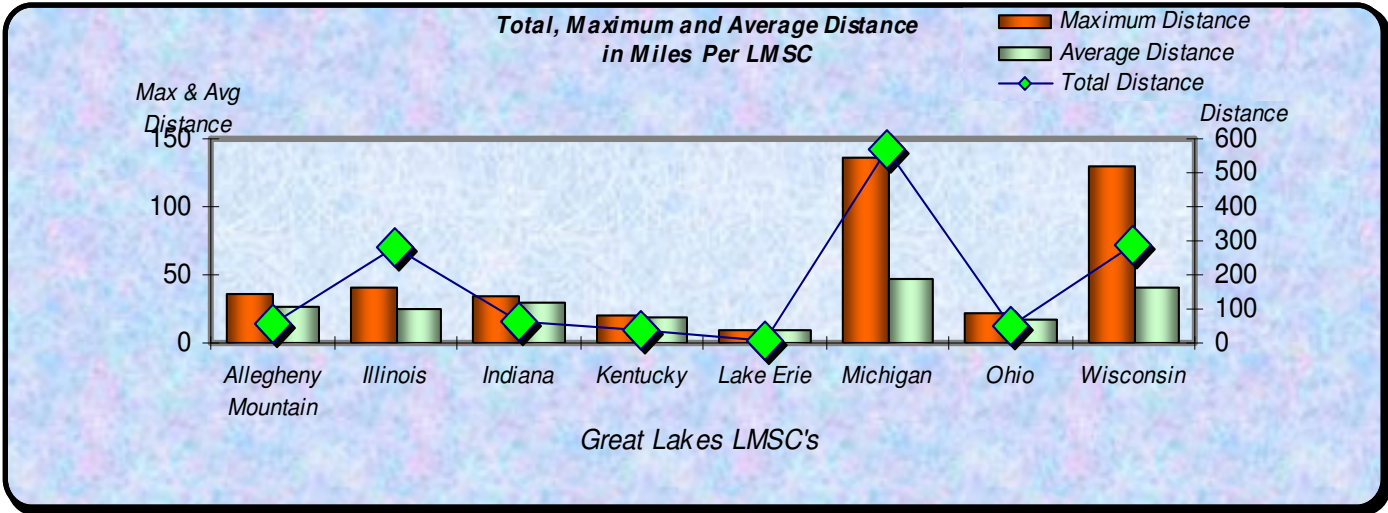

Zone

Number Participants Achieving Distance Milestones Per Zone March 2007

Age Group

Distance Milestones Achieved for Each Age Group March 2007

**% Total Distance
per Zone**

**% Total Distance
per Agegroup**

Total Distance (Miles) through March 2007 Per LMSC

Total Distance

LMSC

Total, Maximum and Average Distance in Miles Per Zone through March 2007

Total, Maximum and Average Distance in Miles Per Age Group through March 2007

Number
Participants

Male / Female Participants Per Zone March 2007

Male
Female

Number
Participants

Male / Female Participants Per Age Group March 2007

Male
Female

Male / Female Participants Per LMSC March 2007