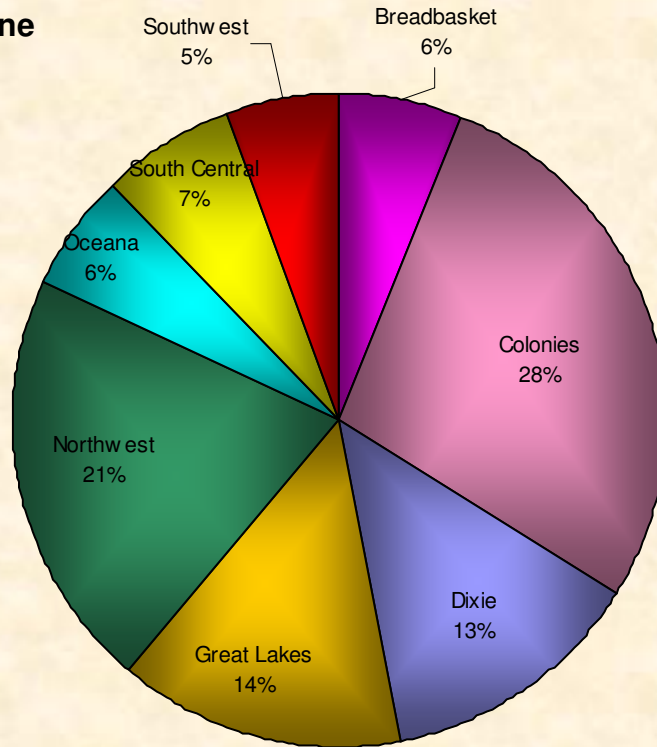

Zone

Number Participants Achieving Distance Milestones Per Zone March 2007

Age Group

Distance Milestones Achieved for Each Age Group March 2007

**% Total Distance
per Zone**

**% Total Distance
per Agegroup**

Total Distance (Miles) through March 2007 Per LMSC

Total Distance

LMSC

Total, Maximum and Average Distance in Miles Per Zone through March 2007

Total, Maximum and Average Distance in Miles Per Age Group through March 2007

Number
Participants

Male / Female Participants Per Zone March 2007

Male
Female

Number
Participants

Male / Female Participants Per Age Group March 2007

Male
Female

Male / Female Participants Per LMSC March 2007