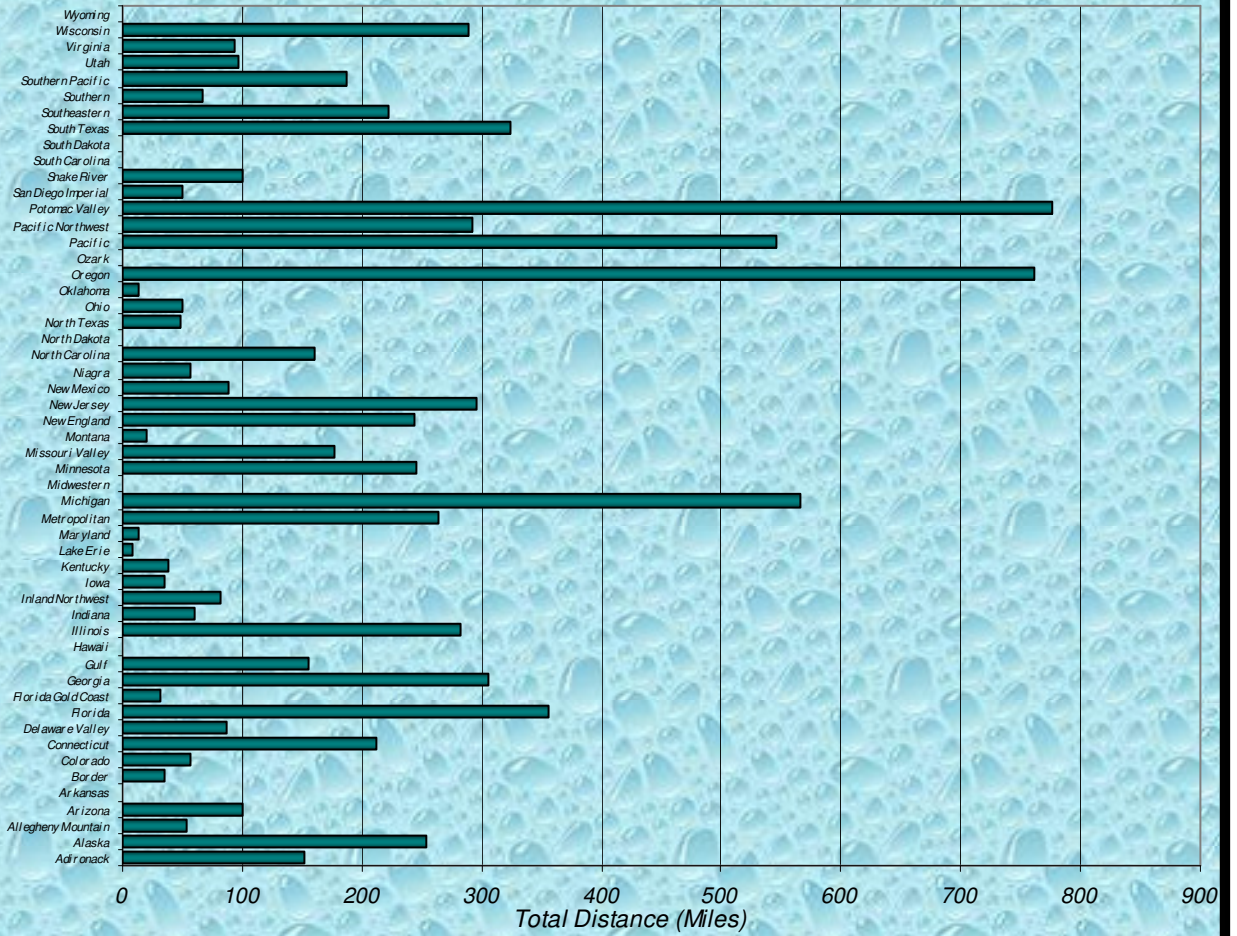

Zone

Number Participants Achieving Distance Milestones Per Zone March 2007

Age Group

Distance Milestones Achieved for Each Age Group March 2007

**% Total Distance
per Zone**

**% Total Distance
per Agegroup**

Total Distance (Miles) through March 2007 Per LMSC

Total Distance

LMSC

Total, Maximum and Average Distance in Miles Per Zone through March 2007

Total, Maximum and Average Distance in Miles Per Age Group through March 2007

Number
Participants

Male / Female Participants Per Zone March 2007

Male
Female

Number
Participants

Male / Female Participants Per Age Group March 2007

Male
Female

Male / Female Participants Per LMSC March 2007