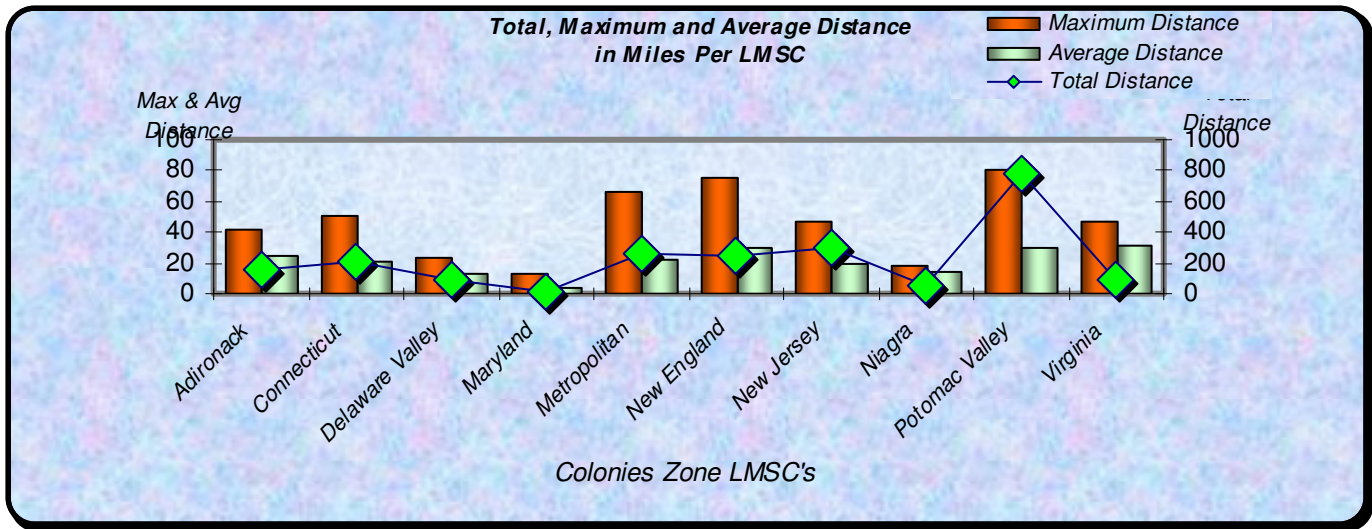

Zone

Number Participants Achieving Distance Milestones Per Zone March 2007

Age Group

Distance Milestones Achieved for Each Age Group March 2007

**% Total Distance
per Zone**

**% Total Distance
per Agegroup**

Total Distance (Miles) through March 2007 Per LMSC

Total Distance

LMSC

Total, Maximum and Average Distance in Miles Per Zone through March 2007

Total, Maximum and Average Distance in Miles Per Age Group through March 2007

Number
Participants

Male / Female Participants Per Zone March 2007

Male
Female

Number
Participants

Male / Female Participants Per Age Group March 2007

Male
Female

Male / Female Participants Per LMSC March 2007