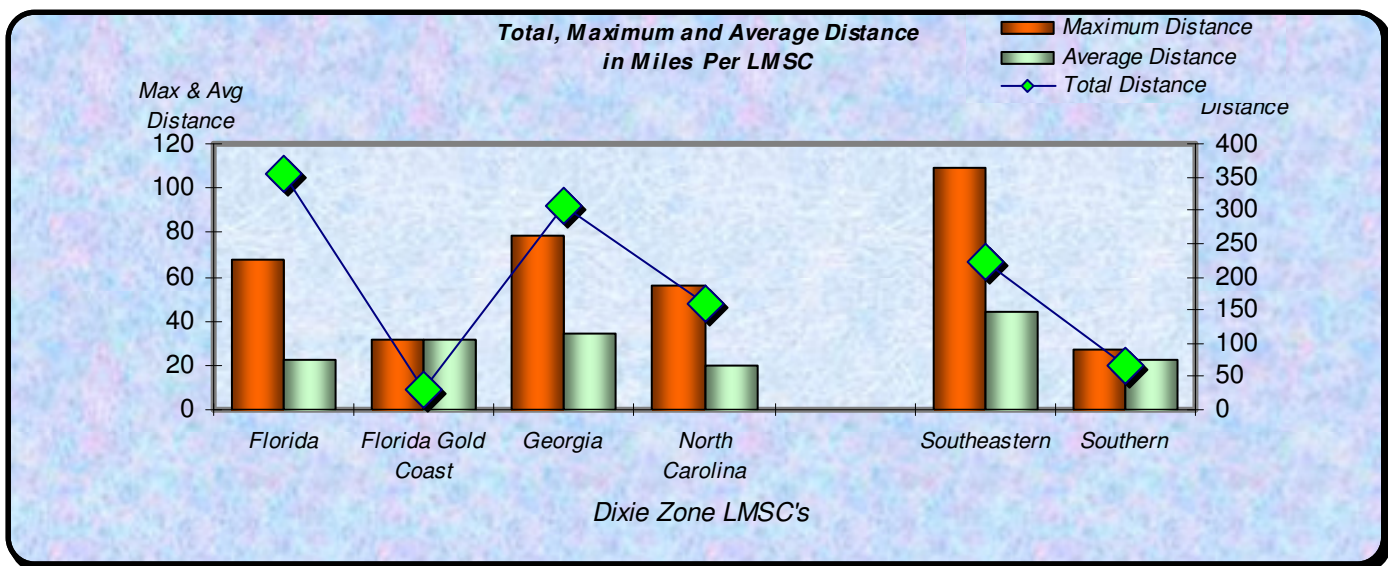

Zone

Number Participants Achieving Distance Milestones Per Zone March 2007

Age Group

Distance Milestones Achieved for Each Age Group March 2007

**% Total Distance
per Zone**

**% Total Distance
per Agegroup**

Total Distance (Miles) through March 2007 Per LMSC

Total Distance

LMSC

Total, Maximum and Average Distance in Miles Per Zone through March 2007

Total, Maximum and Average Distance in Miles Per Age Group through March 2007

Number
Participants

Male / Female Participants Per Zone March 2007

Male
Female

Number
Participants

Male / Female Participants Per Age Group March 2007

Male
Female

Male / Female Participants Per LMSC March 2007