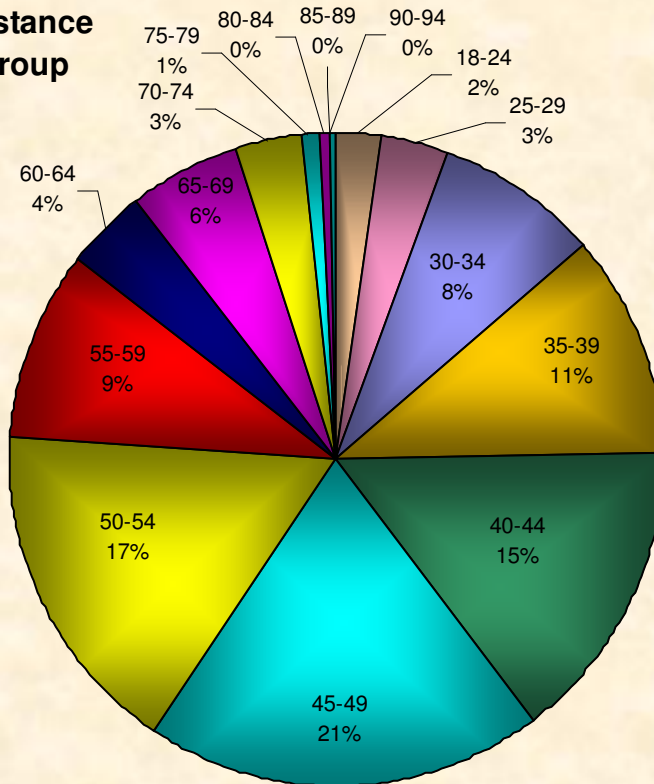

Zone

Number Participants Achieving Distance Milestones Per Zone March 2007

Age Group

Distance Milestones Achieved for Each Age Group March 2007

**% Total Distance
per Zone**

**% Total Distance
per Agegroup**

Number
Participants

Male / Female Participants Per Zone March 2007

Male
Female

Number
Participants

Male / Female Participants Per Age Group March 2007

Male
Female

Male / Female Participants Per LMSC March 2007